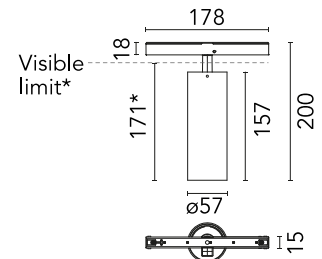

### Physical

Colour	Black
Trim	No
Orientation	Adjustable
Rotation (°)	360
Longitudinal tilting (°)	90
Spot diameter (mm)	57
Length (mm)	178
Net weight (kg)	0.42
IP internal	20

\*installed in The Tracking Magnet