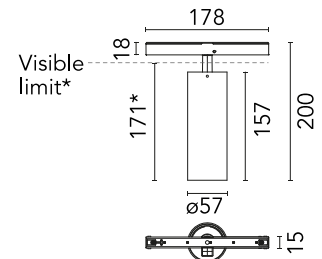

Main specifications

Mounting	Track
Environments	Indoor dry location
Light source type	LED
Light sources included	Yes
LED type	LED array
Lamp category	LED
Number of lamps	1
Power (W)	22.5
System power (W)	24.1
Source flux (lm)	2411
Lumen Output (lm)	1569

Physical

Colour	Polished Aluminium
Trim	No
Orientation	Adjustable
Rotation (°)	360
Longitudinal tilting (°)	90
Spot diameter (mm)	57
Length (mm)	178
Net weight (kg)	0.42
IP internal	20

*installed in The Tracking Magnet

Schematic light drawing

Photometric

Lighting type	Direct
Light distribution	Symmetric
CCT (K)	2700
CRI>	90
LED Life / Failure Ratio	L80B50 >50.000h (Tc=85°C)
Beam angle C0-180 (°)	36
Beam angle C90-270 (°)	36
UGR _L	<10