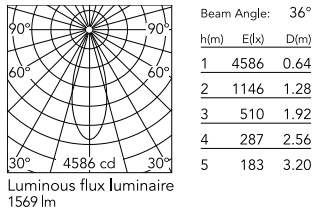

Physical

Colour	Polished Aluminium
Trim	No
Orientation	Adjustable
Rotation (°)	360
Longitudinal tilting (°)	90
Spot diameter (mm)	57
Length (mm)	178
Net weight (kg)	0.42
IP internal	20

*installed in The Tracking Magnet

Schematic light drawing

Photometric

Lighting type	Direct
Light distribution	Symmetric
CCT (K)	2700
CRI>	90
LED Life / Failure Ratio	L80B50 >50.000h (Tc=85°C)
Beam angle C0-180 (°)	36
Beam angle C90-270 (°)	36
UGR _L	<10