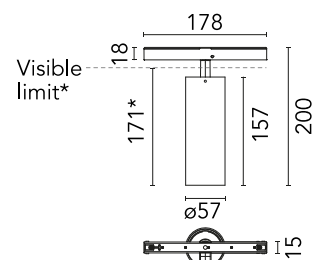

Main specifications

Mounting	Track
Environments	Indoor dry location
Light source type	LED
Light sources included	Yes
LED type	LED array
Lamp category	LED
Number of lamps	1
Power (W)	22.5
System power (W)	24.1
Source flux (lm)	2569
Lumen Output (lm)	1667
Efficacy (lm/W)	71

Physical

Colour	White
Trim	No
Orientation	Adjustable
Rotation (°)	360
Longitudinal tilting (°)	90
Transversal tilting (°)	90
Spot diameter (mm)	57
Net weight (kg)	0.42
IP internal	20

*installed in The Tracking Magnet

Schematic light drawing

Photometric

Lighting type	Direct
Light distribution	Symmetric
CCT (K)	3000
CRI>	90
McAdam steps (SDCM)	2
LED Life / Failure Ratio	L80B50>50.000h (Tc=85°C)
Beam angle C0-180 (°)	27
Beam angle C90-270 (°)	27
UGR _L	<10