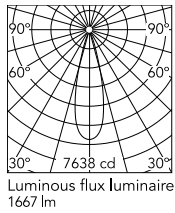

Physical

Colour	White
Trim	No
Orientation	Adjustable
Rotation (°)	360
Longitudinal tilting (°)	90
Transversal tilting (°)	90
Spot diameter (mm)	57
Net weight (kg)	0.42
IP internal	20

*installed in The Tracking Magnet

Schematic light drawing

Photometric

Lighting type	Direct
Light distribution	Symmetric
CCT (K)	3000
CRI>	90
McAdam steps (SDCM)	2
LED Life / Failure Ratio	L80B50>50.000h (Tc=85°C)
Beam angle C0-180 (°)	27
Beam angle C90-270 (°)	27
UGR _L	<10