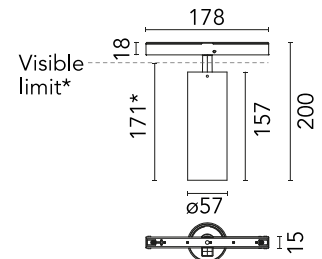

Main specifications

Mounting	Track
Environments	Indoor dry location
Light source type	LED
Light sources included	Yes
LED type	LED array
Lamp category	LED
Number of lamps	1
Power (W)	22.5
System power (W)	24.1
Source flux (lm)	2569
Lumen Output (lm)	1667
Efficacy (lm/W)	71

Physical

Colour	Black
Trim	No
Orientation	Adjustable
Rotation (°)	360
Longitudinal tilting (°)	90
Transversal tilting (°)	90
Spot diameter (mm)	57
Net weight (kg)	0.42
IP internal	20

*installed in The Tracking Magnet

Schematic light drawing

Photometric

Lighting type	Direct
Light distribution	Symmetric
CCT (K)	3000
CRI>	90
McAdam steps (SDCM)	2
LED Life / Failure Ratio	L80B50>50.000h (Tc=85°C)
Beam angle C0-180 (°)	27
Beam angle C90-270 (°)	27
UGR _L	<10