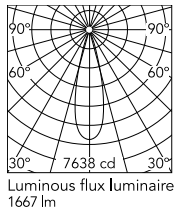

### Physical

Colour	Polished Aluminium
Trim	No
Orientation	Adjustable
Rotation (°)	360
Longitudinal tilting (°)	90
Transversal tilting (°)	90
Spot diameter (mm)	57
Net weight (kg)	0.42
IP internal	20

\*installed in The Tracking Magnet

### Technical Drawings

[2D](#)  ZIP

[3D](#)  ZIP

[Bim](#)  ZIP

## Schematic light drawing