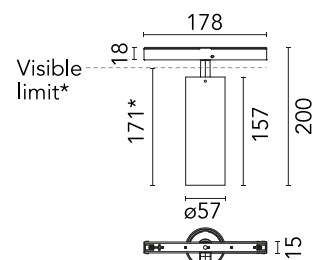

### Physical

Colour	Polished Aluminium
Trim	No
Orientation	Adjustable
Rotation (°)	360
Longitudinal tilting (°)	90
Transversal tilting (°)	90
Spot diameter (mm)	57
Net weight (kg)	0.42
IP internal	20

\*installed in The Tracking Magnet