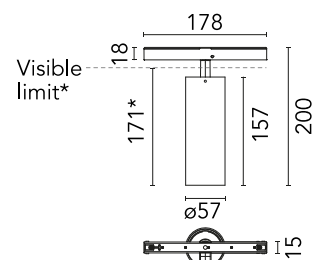

Main specifications

Mounting	Track
Environments	Indoor dry location
Light source type	LED
Light sources included	Yes
LED type	LED array
Lamp category	LED
Number of lamps	1
Power (W)	22.5
System power (W)	24.1
Source flux (lm)	2411
Lumen Output (lm)	1564
Efficacy (lm/W)	67

Physical

Colour	White
Trim	No
Orientation	Adjustable
Rotation (°)	360
Longitudinal tilting (°)	90
Transversal tilting (°)	90
Spot diameter (mm)	57
Net weight (kg)	0.42
IP internal	20

*installed in The Tracking Magnet

Schematic light drawing

Beam Angle: 27°

h(m)	E(lx)	D(m)
1	7167	0.49
2	1792	0.98
3	796	1.47
4	448	1.96
5	287	2.44

Luminous flux luminaire
1564 lm

Photometric

Lighting type	Direct
Light distribution	Symmetric
CCT (K)	2700
CRI>	90
McAdam steps (SDCM)	2
LED Life / Failure Ratio	L80B50>50.000h (Tc=85°C)
Beam angle C0-180 (°)	27
Beam angle C90-270 (°)	27
UGR _L	<10