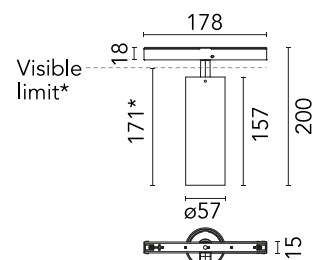

Main specifications

Mounting	Track
Environments	Indoor dry location
Light source type	LED
Light sources included	Yes
LED type	LED array
Lamp category	LED
Number of lamps	1
Power (W)	22.5
System power (W)	24.1
Source flux (lm)	2411
Lumen Output (lm)	1564
Efficacy (lm/W)	67

Physical

Colour	Black
Trim	No
Orientation	Adjustable
Rotation (°)	360
Longitudinal tilting (°)	90
Transversal tilting (°)	90
Spot diameter (mm)	57
Net weight (kg)	0.42
IP internal	20

*installed in The Tracking Magnet