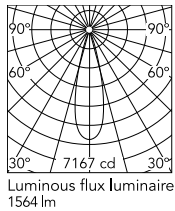

Physical

Colour	Black
Trim	No
Orientation	Adjustable
Rotation (°)	360
Longitudinal tilting (°)	90
Transversal tilting (°)	90
Spot diameter (mm)	57
Net weight (kg)	0.42
IP internal	20

*installed in The Tracking Magnet

Schematic light drawing

Ecodesign and Energy

Labelling

Photometric

Lighting type	Direct
Light distribution	Symmetric
CCT (K)	2700
CRI>	90
McAdam steps (SDCM)	2
LED Life / Failure Ratio	L80B50>50.000h (Tc=85°C)
Beam angle C0-180 (°)	27
Beam angle C90-270 (°)	27
UGR _L	<10