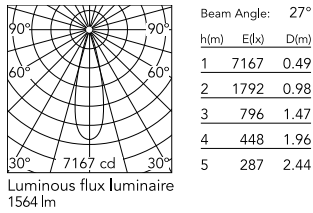

### Physical

Colour	Polished Aluminium
Trim	No
Orientation	Adjustable
Rotation (°)	360
Longitudinal tilting (°)	90
Transversal tilting (°)	90
Spot diameter (mm)	57
Net weight (kg)	0.42
IP internal	20

\*installed in The Tracking Magnet

### Technical Drawings

[2D](#) ZIP

[3D](#) ZIP

[Bim](#) ZIP

## Schematic light drawing