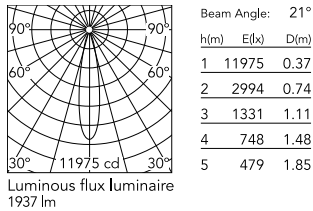

Physical

Colour	White
Trim	No
Orientation	Adjustable
Rotation (°)	360
Longitudinal tilting (°)	90
Spot diameter (mm)	57
Net weight (kg)	0.42
IP internal	20

*installed in The Tracking Magnet

Download

[Mounting instructions](#) PDF

Photometric Files

[LDT / IES](#) ZIP

Technical Drawings

[2D](#) ZIP

[3D](#) ZIP

[Bim](#) ZIP

Schematic light drawing

Photometric

Lighting type	Direct
Light distribution	Symmetric
CCT (K)	3000
CRI>	90
LED Life / Failure Ratio	L80B50 >50.000h (Tc=85°C)
Beam angle C0-180 (°)	21
Beam angle C90-270 (°)	21
UGR _L	<10

Electrical

Insulation class	III
Forward voltage (V)	48
LED current (mA)	470
Power supply	Remote excluded
Dimmable	Yes
Power supply type	Dimmable Casambi
Dimming range (%)	10-100
Dimming interface	Remote Dimmable (Dimmer Not Included)