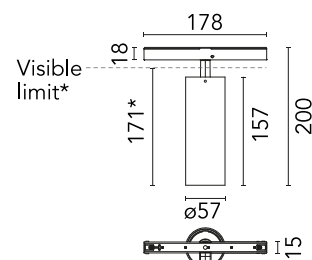

Main specifications

Mounting	Track
Environments	Indoor dry location
Light source type	LED
Light sources included	Yes
LED type	LED array
Lamp category	LED
Number of lamps	1
Power (W)	22.5
System power (W)	24.1
Source flux (lm)	2569
Lumen Output (lm)	1937
Efficacy (lm/W)	96.37

Physical

Colour	White
Trim	No
Orientation	Adjustable
Rotation (°)	360
Longitudinal tilting (°)	90
Spot diameter (mm)	57
Net weight (kg)	0.42
IP internal	20

*installed in The Tracking Magnet

Download

[Mounting instructions](#) PDF