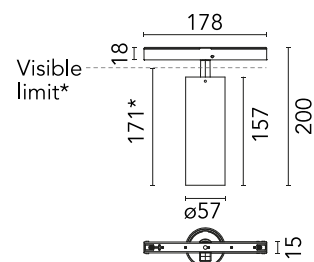

Main specifications

Mounting	Track
Environments	Indoor dry location
Light source type	LED
Light sources included	Yes
LED type	LED array
Lamp category	LED
Number of lamps	1
Power (W)	22.5
System power (W)	24.1
Source flux (lm)	2569
Lumen Output (lm)	1937
Efficacy (lm/W)	96.37

Physical

Colour	Black
Trim	No
Orientation	Adjustable
Rotation (°)	360
Longitudinal tilting (°)	90
Spot diameter (mm)	57
Net weight (kg)	0.42
IP internal	20

*installed in The Tracking Magnet

Download

[Mounting instructions](#) PDF