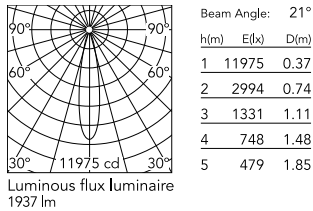

Physical

Colour	Black
Trim	No
Orientation	Adjustable
Rotation (°)	360
Longitudinal tilting (°)	90
Spot diameter (mm)	57
Net weight (kg)	0.42
IP internal	20

*installed in The Tracking Magnet

Download

[Mounting instructions](#) PDF

Photometric Files

[LDT / IES](#) ZIP

Technical Drawings

[2D](#) ZIP

[3D](#) ZIP

[Bim](#) ZIP

Schematic light drawing

Photometric

Lighting type	Direct
Light distribution	Symmetric
CCT (K)	3000
CRI>	90
LED Life / Failure Ratio	L80B50 >50.000h (Tc=85°C)
Beam angle C0-180 (°)	21
Beam angle C90-270 (°)	21
UGR _L	<10

Electrical

Insulation class	III
Forward voltage (V)	48
LED current (mA)	470
Power supply	Remote excluded
Dimmable	Yes
Power supply type	Dimmable Casambi
Dimming range (%)	10-100
Dimming interface	Remote Dimmable (Dimmer Not Included)