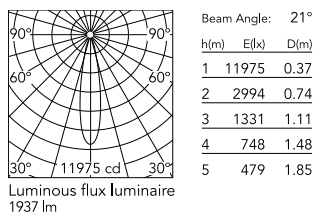

### Physical

Colour	Polished Aluminium
Trim	No
Orientation	Adjustable
Rotation (°)	360
Longitudinal tilting (°)	90
Spot diameter (mm)	57
Net weight (kg)	0.42
IP internal	20

\*installed in The Tracking Magnet

### Technical Drawings

[2D](#) ZIP

[3D](#) ZIP

[Bim](#) ZIP

## Schematic light drawing