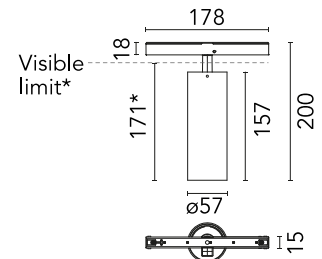

### Physical

Colour	Polished Aluminium
Trim	No
Orientation	Adjustable
Rotation (°)	360
Longitudinal tilting (°)	90
Spot diameter (mm)	57
Net weight (kg)	0.42
IP internal	20

\*installed in The Tracking Magnet