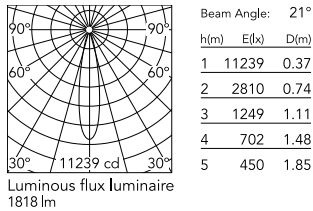

### Physical

Colour	White
Trim	No
Orientation	Adjustable
Rotation (°)	360
Longitudinal tilting (°)	90
Spot diameter (mm)	57
Net weight (kg)	0.42
IP internal	20

\*installed in The Tracking Magnet

### Technical Drawings

[2D](#) ZIP

[3D](#) ZIP

[Bim](#) ZIP

## Schematic light drawing

## Photometric

Lighting type	Direct
Light distribution	Symmetric
CCT (K)	2700
CRI>	90
LED Life / Failure Ratio	L80B50 >50.000h (Tc=85°C)
Beam angle C0-180 (°)	21
Beam angle C90-270 (°)	21
UGR <sub>L</sub>	<10