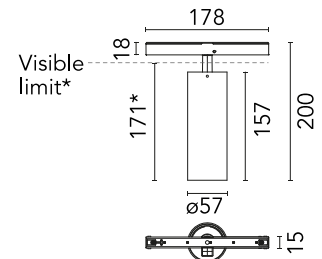

### Physical

Colour	White
Trim	No
Orientation	Adjustable
Rotation (°)	360
Longitudinal tilting (°)	90
Spot diameter (mm)	57
Net weight (kg)	0.42
IP internal	20

\*installed in The Tracking Magnet