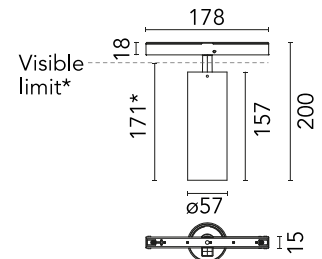

### Physical

Colour	Black
Trim	No
Orientation	Adjustable
Rotation (°)	360
Longitudinal tilting (°)	90
Spot diameter (mm)	57
Net weight (kg)	0.42
IP internal	20

\*installed in The Tracking Magnet