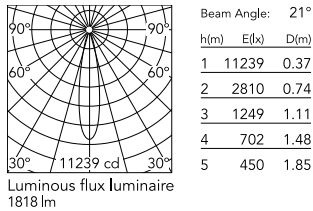

### Physical

Colour	Black
Trim	No
Orientation	Adjustable
Rotation (°)	360
Longitudinal tilting (°)	90
Spot diameter (mm)	57
Net weight (kg)	0.42
IP internal	20

\*installed in The Tracking Magnet

### Technical Drawings

[2D](#) ZIP

[3D](#) ZIP

[Bim](#) ZIP

## Schematic light drawing

## Photometric

Lighting type	Direct
Light distribution	Symmetric
CCT (K)	2700
CRI>	90
LED Life / Failure Ratio	L80B50 >50.000h (Tc=85°C)
Beam angle C0-180 (°)	21
Beam angle C90-270 (°)	21
UGR <sub>L</sub>	<10