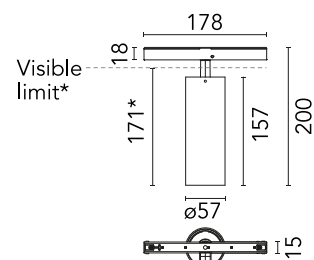

### Physical

Colour	Polished Aluminium
Trim	No
Orientation	Adjustable
Rotation (°)	360
Longitudinal tilting (°)	90
Spot diameter (mm)	57
Net weight (kg)	0.42
IP internal	20

\*installed in The Tracking Magnet