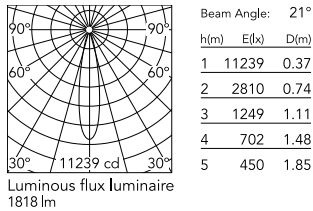

### Physical

Colour	Polished Aluminium
Trim	No
Orientation	Adjustable
Rotation (°)	360
Longitudinal tilting (°)	90
Spot diameter (mm)	57
Net weight (kg)	0.42
IP internal	20

\*installed in The Tracking Magnet

### Technical Drawings

[2D](#) ZIP

[3D](#) ZIP

[Bim](#) ZIP

## Schematic light drawing

## Photometric

Lighting type	Direct
Light distribution	Symmetric
CCT (K)	2700
CRI>	90
LED Life / Failure Ratio	L80B50 >50.000h (Tc=85°C)
Beam angle C0-180 (°)	21
Beam angle C90-270 (°)	21
UGR <sub>L</sub>	<10