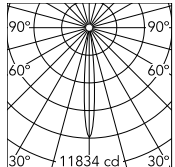

Physical

| | |
|--------------------------|--------------------|
| Colour | Polished Aluminium |
| Trim | No |
| Orientation | Adjustable |
| Rotation (°) | 360 |
| Longitudinal tilting (°) | 90 |
| Spot diameter (mm) | 46 |
| Length (mm) | 178 |
| Net weight (kg) | 0.29 |
| IP internal | 20 |

Ecodesign and Energy Labelling

 Replaceable (LED only) light source by a professional

 Replaceable control gear by a professional

Schematic light drawing

| Beam Angle: 11° | | |
|-----------------|-------|------|
| h(m) | E(lx) | D(m) |
| 1 | 11834 | 0.19 |
| 2 | 2958 | 0.37 |
| 3 | 1315 | 0.56 |
| 4 | 740 | 0.75 |
| 5 | 473 | 0.93 |

Luminous flux luminaire
558 lm (EXTREME CUT OFF)

Photometric

| | |
|--------------------------|-------------------------------|
| Lighting type | Direct |
| Light distribution | Symmetric |
| CCT (K) | 3000 |
| CRI> | 90 |
| McAdam steps (SDCM) | 2 |
| LED Life / Failure Ratio | L80B50 > 50.000h (Tc=85°C) |
| Beam angle C0-180 (°) | 11 |
| Beam angle C90-270 (°) | 11 |
| Extreme cut off | No |
| UGR _L | <10 |