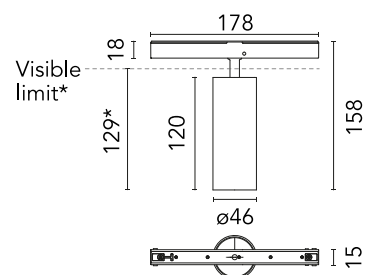

Main specifications

| | |
|------------------------|---------------------|
| Mounting | Track |
| Environments | Indoor dry location |
| Light source type | LED |
| Light sources included | Yes |
| LED type | Power LED |
| Lamp category | LED |
| Number of lamps | 1 |
| Power (W) | 12 |
| System power (W) | 12 |
| Source flux (lm) | 779 |
| Lumen Output (lm) | 558 |
| Efficacy (lm/W) | 46.5 |

Physical

| | |
|--------------------------|--------------------|
| Colour | Polished Aluminium |
| Trim | No |
| Orientation | Adjustable |
| Rotation (°) | 360 |
| Longitudinal tilting (°) | 90 |
| Spot diameter (mm) | 46 |
| Length (mm) | 178 |
| Net weight (kg) | 0.29 |
| IP internal | 20 |

Luminous flux luminaire
558 lm (EXTREME CUT OFF)

Photometric

| | |
|--------------------------|-------------------------------|
| Lighting type | Direct |
| Light distribution | Symmetric |
| CCT (K) | 3000 |
| CRI> | 90 |
| McAdam steps (SDCM) | 2 |
| LED Life / Failure Ratio | L80B50 > 50.000h (Tc=85°C) |
| Beam angle C0-180 (°) | 11 |
| Beam angle C90-270 (°) | 11 |
| Extreme cut off | No |
| UGR _L | <10 |