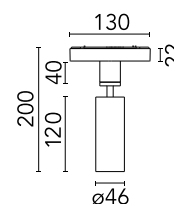

[BOOK AN APPOINTMENT](#)

Main specifications

| | |
|------------------------|---------------------|
| Mounting | Track |
| Environments | Indoor dry location |
| Light source type | LED |
| Light sources included | Yes |
| LED type | Power LED |
| Number of lamps | 1 |
| Power (W) | 14 |
| System power (W) | 13 |
| Source flux (lm) | 1002 |
| Lumen Output (lm) | 745 |
| Efficacy (lm/W) | 51 |

Physical

| | |
|--------------------------|------------|
| Colour | White |
| Orientation | Adjustable |
| Rotation (°) | 360 |
| Longitudinal tilting (°) | 90 |
| Transversal tilting (°) | 90 |
| Length (mm) | 46 |
| Net weight (kg) | 0.35 |
| Package height (mm) | 19 |
| Package width (mm) | 22 |
| Package length (mm) | 17 |
| IP internal | 20 |

Ecodesign and Energy Labelling

Replaceable (LED only) light source by a professional

Schematic light drawing

Photometric

| | |
|--------------------------|------------------------------|
| Lighting type | Direct |
| Light distribution | Symmetric |
| CCT (K) | 3000 |
| CRI> | 90 |
| Rf fidelity index | 91 |
| Rg gamut index | 98 |
| LED Life / Failure Ratio | L80B20 >36.000h (Tc=85°C) |
| Beam angle C0-180 (°) | 18 |
| Beam angle C90-270 (°) | 18 |
| Extreme cut off | No |
| UGR _L | <10 |