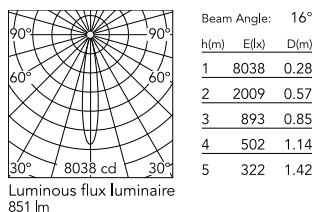

Physical

| | |
|--------------------------|------------|
| Colour | White |
| Orientation | Adjustable |
| Rotation (°) | 360 |
| Longitudinal tilting (°) | 90 |
| Transversal tilting (°) | 90 |
| Length (mm) | 46 |
| Net weight (kg) | 0.35 |
| Package height (mm) | 19 |
| Package width (mm) | 22 |
| Package length (mm) | 17 |
| IP internal | 20 |

Ecodesign and Energy Labelling

Replaceable (LED only) light source by a professional

Schematic light drawing

Photometric

| | |
|--------------------------|------------------------------|
| Lighting type | Direct |
| Light distribution | Symmetric |
| CCT (K) | 3000 |
| CRI> | 90 |
| Rf fidelity index | 91 |
| Rg gamut index | 98 |
| LED Life / Failure Ratio | L80B20 >36.000h (Tc=85°C) |
| Beam angle C0-180 (°) | 18 |
| Beam angle C90-270 (°) | 18 |
| Extreme cut off | No |
| UGR _L | <10 |