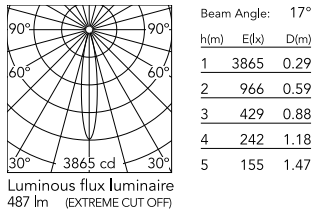

Physical

Colour	Black
Trim	No
Orientation	Adjustable
Rotation (°)	360
Longitudinal tilting (°)	90
Spot diameter (mm)	46
Length (mm)	178
Net weight (kg)	0.29
IP internal	20
IP external	20

*installed in The Tracking Magnet

Download

[Mounting instructions](#)  PDF

Photometric Files

[LDT / IES](#)  ZIP

Technical Drawings

[2D](#)  ZIP

[3D](#)  ZIP

[Bim](#)  ZIP

Schematic light drawing

Photometric

Lighting type	Direct
Light distribution	Symmetric
CCT (K)	2700
CRI>	90
McAdam steps (SDCM)	2
LED Life / Failure Ratio	L80B50 > 50.000h (Tc=85°C)
Beam angle C0-180 (°)	17
Beam angle C90-270 (°)	17
UGR _L	<10