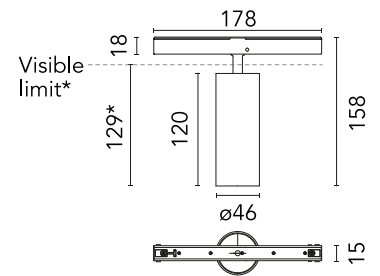

Main specifications

Mounting	Track
Environments	Indoor dry location
Light source type	LED
Light sources included	Yes
LED type	Power LED
Lamp category	LED
Number of lamps	1
Power (W)	12
System power (W)	12
Source flux (lm)	724
Lumen Output (lm)	487
Efficacy (lm/W)	40.58

Physical

Colour	Black
Trim	No
Orientation	Adjustable
Rotation (°)	360
Longitudinal tilting (°)	90
Spot diameter (mm)	46
Length (mm)	178
Net weight (kg)	0.29
IP internal	20
IP external	20

*installed in The Tracking Magnet

Schematic light drawing

Photometric

Lighting type	Direct
Light distribution	Symmetric
CCT (K)	2700
CRI>	90
McAdam steps (SDCM)	2
LED Life / Failure Ratio	L80B50 > 50.000h (Tc=85°C)
Beam angle C0-180 (°)	17
Beam angle C90-270 (°)	17
UGR _L	<10