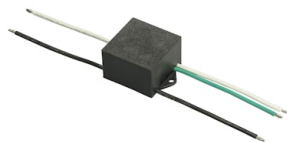

FLOS

FA54101218 Deep Brown

Spock 3 NEW

Designed by FLOS Outdoor

LED source included. Integrated electrical power supply 220-240V ON/OFF. Fixing bracket included. Equipped with a 1000 mm protruding section of neoprene cable and a kit with crimpable connectors and adhesive heat-shrinkable sleeves that guarantee the tightness of the connection. Optional IP68 connectors available. The metal nail for ground installation needs to be ordered separately. Optional accessories to regulate the light beam. Dimmable version available upon request.

FA203

Kit Ground Spikes Spock 1/Spock
2/Spock 3

OPTIONAL
Accessory

FA21330

Anti-Glare Louvre Spock 3

OPTIONAL
Accessory

FA26330

Elliptical Lens Spock 3

OPTIONAL
Accessory

F990E00A000

S.P.D. (SURGE PROTECTION
DEVICE)

OPTIONAL
Accessory

F990C010000

3/4 way terminal block 4 poles
IP68 H2O stop. (ø5,5÷12mm
cable)

OPTIONAL
Accessory

F990C00A000

2 way terminal block 4 poles IP68
H2O stop. (ø5,5÷12mm cable)