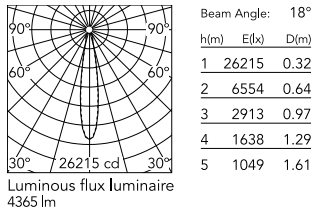

Physical

Colour	Deep Brown
Orientation	Adjustable
Longitudinal tilting (°)	270
Net weight (kg)	3.1
Package height (mm)	285
Package width (mm)	195
Package length (mm)	250
Package volume (m3)	0.01
IP internal	66

Download

[Mounting instructions](#) ZIP

Photometric Files

[LDT / IES](#) ZIP

Technical Drawings

[2D](#) ZIP

[3D](#) ZIP

Schematic light drawing

Photometric

Light distribution	Symmetric
CCT (K)	3000
CRI>	80
Beam angle C0-180 (°)	20
Beam angle C90-270 (°)	20
Extreme cut off	No

Electrical

Insulation class	I
Frequency (Hz)	50/60
Main voltage (Vac)	220-240
Power supply	Integrated
Power supply type	Non Dimmable
Emergency	No