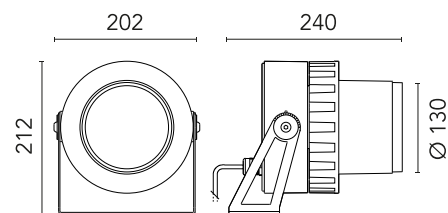

FLOS

FA54101218 Deep Brown

Spock 3 NEW

Designed by FLOS Outdoor

LED source included. Integrated electrical power supply 220-240V ON/OFF. Fixing bracket included. Equipped with a 1000 mm protruding section of neoprene cable and a kit with crimpable connectors and adhesive heat-shrinkable sleeves that guarantee the tightness of the connection. Optional IP68 connectors available. The metal nail for ground installation needs to be ordered separately. Optional accessories to regulate the light beam. Dimmable version available upon request.

Are you a professional and your project needs consulting and support?

[BOOK AN APPOINTMENT](#)

Main specifications

EAN	8054793690971
Mounting	Ground
Environments	Outdoor wet location
LED type	LED array
Power (W)	40
System power (W)	43
Source flux (lm)	5815
Lumen Output (lm)	4365

Physical

Colour	Deep Brown
Orientation	Adjustable
Longitudinal tilting (°)	270
Net weight (kg)	3.1
Package height (mm)	285
Package width (mm)	195
Package length (mm)	250
Package volume (m3)	0.01
IP internal	66

2 way terminal block 4 poles IP68
H2O stop. (ø5,5÷12mm cable)