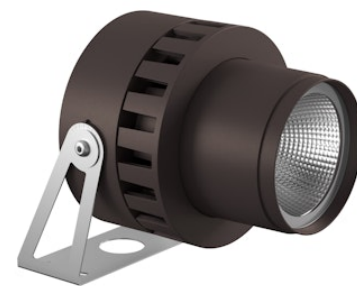

FLOS

FA54101218 Deep Brown

Spock 3 NEW

Designed by FLOS Outdoor

LED source included. Integrated electrical power supply 220-240V ON/OFF. Fixing bracket included. Equipped with a 1000 mm protruding section of neoprene cable and a kit with crimpable connectors and adhesive heat-shrinkable sleeves that guarantee the tightness of the connection. Optional IP68 connectors available. The metal nail for ground installation needs to be ordered separately. Optional accessories to regulate the light beam. Dimmable version available upon request.

Are you a professional and your project needs consulting and support?

[BOOK AN APPOINTMENT](#)

Main specifications

EAN	8054793690971
Mounting	Ground
Environments	Outdoor wet location
LED type	LED array
Power (W)	40
System power (W)	43
Source flux (lm)	5815
Lumen Output (lm)	4365

Physical

Colour	Deep Brown
Orientation	Adjustable
Longitudinal tilting (°)	270
Net weight (kg)	3.1
Package height (mm)	285
Package width (mm)	195
Package length (mm)	250
Package volume (m3)	0.01
IP internal	66

2 way terminal block 4 poles IP68
H2O stop. (ø5,5÷12mm cable)