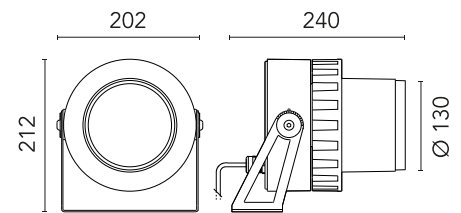

FLOS

FA54101201 White

Spock 3 NEW

Designed by FLOS Outdoor

LED source included. Integrated electrical power supply 220-240V ON/OFF. Fixing bracket included. Equipped with a 1000 mm protruding section of neoprene cable and a kit with crimpable connectors and adhesive heat-shrinkable sleeves that guarantee the tightness of the connection. Optional IP68 connectors available. The metal nail for ground installation needs to be ordered separately. Optional accessories to regulate the light beam. Dimmable version available upon request.

Are you a professional and your project needs consulting and support?

[BOOK AN APPOINTMENT](#)

Main specifications

Mounting	Ground
Environments	Outdoor wet location
LED type	LED array
Number of lamps	1
Power (W)	40
System power (W)	43
Source flux (lm)	5815
Lumen Output (lm)	4365

Physical

Colour	White
Orientation	Adjustable
Longitudinal tilting (°)	270
IP internal	66

Download

[Mounting instructions](#)  ZIP

Photometric Files

[LDT / IES](#)  ZIP

Technical Drawings

[2D](#)  ZIP

2 way terminal block 4 poles IP68
H2O stop. (ø5,5÷12mm cable)