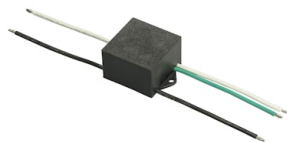

FLOS

FA54101201 White

Spock 3 NEW

Designed by FLOS Outdoor

LED source included. Integrated electrical power supply 220-240V ON/OFF. Fixing bracket included. Equipped with a 1000 mm protruding section of neoprene cable and a kit with crimpable connectors and adhesive heat-shrinkable sleeves that guarantee the tightness of the connection. Optional IP68 connectors available. The metal nail for ground installation needs to be ordered separately. Optional accessories to regulate the light beam. Dimmable version available upon request.

FA203

Kit Ground Spikes Spock 1/Spock
2/Spock 3

OPTIONAL
Accessory

FA21330

Anti-Glare Louvre Spock 3

OPTIONAL
Accessory

FA26330

Elliptical Lens Spock 3

OPTIONAL
Accessory

F990E00A000

S.P.D. (SURGE PROTECTION
DEVICE)

OPTIONAL
Accessory

F990C010000

3/4 way terminal block 4 poles
IP68 H2O stop. (ø5,5÷12mm
cable)

OPTIONAL
Accessory

F990C00A000

2 way terminal block 4 poles IP68
H2O stop. (ø5,5÷12mm cable)