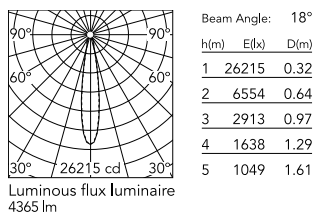

Physical

Colour	White
Orientation	Adjustable
Longitudinal tilting (°)	270
IP internal	66

Download

[Mounting instructions](#)  ZIP

Photometric Files

[LDT / IES](#)  ZIP

Technical Drawings

[2D](#)  ZIP

[3D](#)  ZIP

Schematic light drawing

Photometric

Lighting type	Direct
Light distribution	Symmetric
CCT (K)	3000
CRI>	80
Beam angle C0-180 (°)	20
Beam angle C90-270 (°)	20
Extreme cut off	No

Electrical

Insulation class	I
Frequency (Hz)	50-60
Main voltage (Vac)	220-240
Power supply	Integrated
Dimmable	No
Power supply type	Non Dimmable
Emergency	No