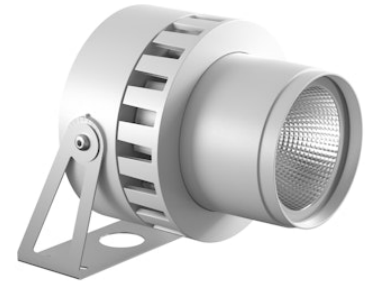

FLOS

FA54101201 White

Spock 3 NEW

Designed by FLOS Outdoor

LED source included. Integrated electrical power supply 220-240V ON/OFF. Fixing bracket included. Equipped with a 1000 mm protruding section of neoprene cable and a kit with crimpable connectors and adhesive heat-shrinkable sleeves that guarantee the tightness of the connection. Optional IP68 connectors available. The metal nail for ground installation needs to be ordered separately. Optional accessories to regulate the light beam. Dimmable version available upon request.

Are you a professional and your project needs consulting and support?

[BOOK AN APPOINTMENT](#)

Main specifications

Mounting	Ground
Environments	Outdoor wet location
LED type	LED array
Number of lamps	1
Power (W)	40
System power (W)	43
Source flux (lm)	5815
Lumen Output (lm)	4365

Physical

Colour	White
Orientation	Adjustable
Longitudinal tilting (°)	270
IP internal	66

Download

[Mounting instructions](#)  ZIP

Photometric Files

[LDT / IES](#)  ZIP

Technical Drawings

[2D](#)  ZIP

2 way terminal block 4 poles IP68
H2O stop. (ø5,5÷12mm cable)