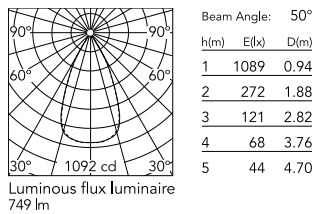

Physical

Colour	Deep Brown
Orientation	Adjustable
Longitudinal tilting (°)	270
Net weight (kg)	0.89
Package height (mm)	150
Package width (mm)	135
Package length (mm)	180
IP internal	66

Download

[Mounting instructions](#) ZIP

Photometric Files

[LDT / IES](#) ZIP

Technical Drawings

[2D](#) ZIP

[3D](#) ZIP

Schematic light drawing

Photometric

Light distribution	Symmetric
CCT (K)	3000
CRI>	80
Beam angle C0-180 (°)	50
Beam angle C90-270 (°)	50
Extreme cut off	No