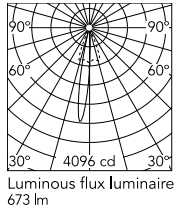

Physical

Colour	Black
Orientation	Adjustable
Rotation (°)	45
Longitudinal tilting (°)	165
Net weight (kg)	2.5
Package height (mm)	205
Package width (mm)	265
Package length (mm)	290
Package volume (m3)	0.02
IP internal	66

	h(m)	E(lx)	D(m)
1	3557	0.18	
2	889	0.37	
3	395	0.55	
4	222	0.73	
5	142	0.92	

Photometric

Light distribution	Asymmetric
CCT (K)	2700
CRI>	80

Electrical

Insulation class	I
Frequency (Hz)	50/60
Main voltage (Vac)	220-240
Power supply	Integrated
Dimmable	No
Power supply type	Non Dimmable
Dimming interface	Not Dimmable
Emergency	No