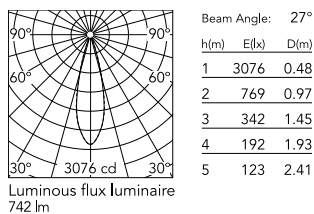

Schematic light drawing

Photometric

Lighting type	Direct
Light distribution	Asymmetric
CCT (K)	3000
CRI>	80

Electrical

Insulation class	I
Frequency (Hz)	50/60
Main voltage (Vac)	110-127
Driver	Integrated
Dimmable	No
Dimming type	Non Dimmable
Dimming interface	Not Dimmable

Notes

5 m neoprene cable (10 m upon request) for remote connection.