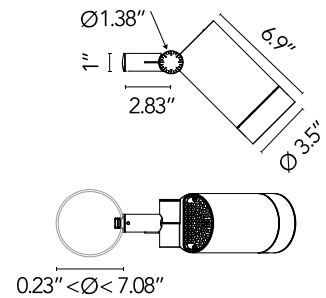

## Spine T 2 Ultra

Designed by Vincent Van Duysen, 2021

Power LED source included. Equipped with an integrated snoot for higher visual comfort: the asymmetrical cut visor is available as an accessory. Collimators are available as an accessory to modify the beam opening. Integrated electric power supply ON/OFF and adjustable 1-10 V or DALI. Integrated support for pole fixing, for poles with a diameter between 60 and 120 mm and a maximum thickness of 3 mm. Equipped with a 5 m neoprene cable (10 m upon request) for remote connection. To guarantee its water tightness, it is recommended to use flexible cables designed for outdoor use.

### Main specifications

EAN	8054793774046
Mounting	Pole Top
Environments	Outdoor wet location
Light Source Type	LED
Light sources included	Yes
LED type	Power LED
System power (W)	17
Source flux (lm)	0

### Physical

Color	Black
Rotation (°)	360
Longitudinal tilting (°)	270
Cord length (in)	0.197
Net weight (lb)	5.51
Gross weight (lb)	6.61
Package height (in)	8.07
Package width (in)	10.43
Package length (in)	11.42
Package volume (in)	961.37
IP external	66