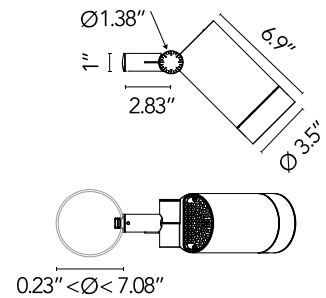

FLOS

■ F02613BAU30 Black

Spine T 2 Ultra

Designed by Vincent Van Duysen, 2021

Power LED source included. Equipped with an integrated snoot for higher visual comfort: the asymmetrical cut visor is available as an accessory. Collimators are available as an accessory to modify the beam opening. Integrated electric power supply ON/OFF and adjustable 1-10 V or DALI. Integrated support for pole fixing, for poles with a diameter between 60 and 120 mm and a maximum thickness of 3 mm. Equipped with a 5 m neoprene cable (10 m upon request) for remote connection. To guarantee its water tightness, it is recommended to use flexible cables designed for outdoor use.

Are you a professional and your project needs consulting and support?

[BOOK AN APPOINTMENT](#)

Main specifications

EAN	8054793773926
Mounting	Pole Top
Environments	Outdoor wet location
Light Source Type	LED
Light sources included	Yes
LED type	Power LED
System power (W)	17
Source flux (lm)	0

Physical

Color	Black
Rotation (°)	360
Longitudinal tilting (°)	270
Cord length (in)	0.197
Net weight (lb)	5.51
Gross weight (lb)	6.61
Package height (in)	8.07
Package width (in)	10.43
Package length (in)	11.42
Package volume (in)	961.37
IP external	66