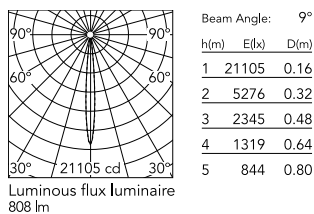

Schematic light drawing

Photometric

Lighting type	Direct
Light distribution	Asymmetric
CCT (K)	3000
CRI>	80

Electrical

Insulation class	I
Frequency (Hz)	50/60
Main voltage (Vac)	110-127
Driver	Integrated
Dimmable	No
Dimming type	Non Dimmable
Dimming interface	Not Dimmable

Notes

5 m neoprene cable (10 m upon request) for remote connection.