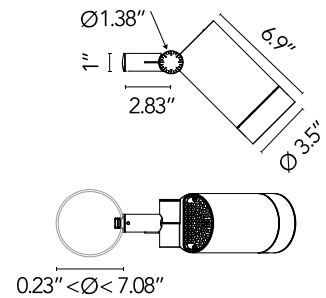

## Spine T 2 Ultra

Designed by Vincent Van Duysen, 2021

Power LED source included. Equipped with an integrated snoot for higher visual comfort: the asymmetrical cut visor is available as an accessory. Collimators are available as an accessory to modify the beam opening. Integrated electric power supply ON/OFF and adjustable 1-10 V or DALI. Integrated support for pole fixing, for poles with a diameter between 60 and 120 mm and a maximum thickness of 3 mm. Equipped with a 5 m neoprene cable (10 m upon request) for remote connection. To guarantee its water tightness, it is recommended to use flexible cables designed for outdoor use.

### Main specifications

EAN	8054793773803
Mounting	Pole Top
Environments	Outdoor wet location
Light Source Type	LED
Light sources included	Yes
LED type	Power LED
System power (W)	17
Source flux (lm)	0

### Physical

Color	Black
Rotation (°)	360
Longitudinal tilting (°)	270
Cord length (in)	0.197
Net weight (lb)	5.51
Gross weight (lb)	6.61
Package height (in)	8.07
Package width (in)	10.43
Package length (in)	11.42
Package volume (in)	961.37
IP external	66