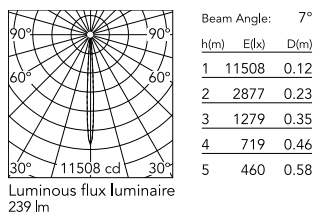

Schematic light drawing

Photometric

Lighting type	Direct
Light distribution	Asymmetric
CCT (K)	3000
CRI>	80

Electrical

Insulation class	I
Frequency (Hz)	50/60
Main voltage (Vac)	110-127
Driver	Integrated
Dimmable	No
Dimming type	Non Dimmable
Dimming interface	Not Dimmable

Notes

5 m neoprene cable (10 m upon request) for remote connection.