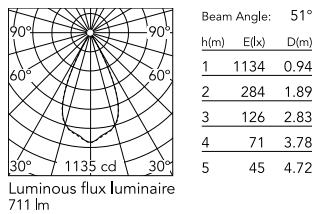

Schematic light drawing

Photometric

Light distribution	Symmetric
CCT (K)	2700
CRI>	80
Beam angle C0-180 (°)	51
Beam angle C90-270 (°)	51

Electrical

Insulation class	I
Frequency (Hz)	50/60
Main voltage (Vac)	220-240
Power supply	Integrated
Dimmable	Yes
Power supply type	Dimmable DALI 1
Dimming interface	Dimmer Integrated
Emergency	No