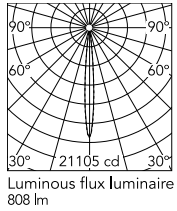

Physical

Color	Black
Rotation (°)	360
Longitudinal tilting (°)	270
Cord length (in)	0.197
Net weight (lb)	5.51
Gross weight (lb)	6.61
Package height (in)	8.07
Package width (in)	10.43
Package length (in)	11.42
Package volume (in)	961.37
IP external	66

Schematic light drawing

h(m)	E(lx)	D(m)
1	21105	0.16
2	5276	0.32
3	2345	0.48
4	1319	0.64
5	844	0.80

Photometric

Lighting type	Direct
Light distribution	Asymmetric
CCT (K)	3000
CRI>	80

Electrical

Insulation class	I
Frequency (Hz)	50/60
Main voltage (Vac)	110-127
Driver	Integrated
Dimmable	Yes
Dimming type	Dimmable 1-10V
Dimming interface	Dimmer Integrated