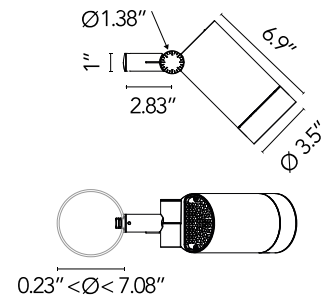

FLOS

■ F02613BBU30 Black

Spine T 2 Ultra Dimmable 1-10V

Designed by Vincent Van Duysen, 2021

Power LED source included. Equipped with an integrated snoot for higher visual comfort: the asymmetrical cut visor is available as an accessory. Collimators are available as an accessory to modify the beam opening. Integrated electric power supply ON/OFF and adjustable 1-10 V or DALI. Integrated support for pole fixing, for poles with a diameter between 60 and 120 mm and a maximum thickness of 3 mm. Equipped with a 5 m neoprene cable (10 m upon request) for remote connection. To guarantee its water tightness, it is recommended to use flexible cables designed for outdoor use.

Are you a professional and your project needs consulting and support?

[BOOK AN APPOINTMENT](#)

Main specifications

EAN	8054793773988
Mounting	Pole Top
Environments	Outdoor wet location
Light Source Type	LED
Light sources included	Yes
LED type	Power LED
System power (W)	17
Source flux (lm)	0

Physical

Color	Black
Rotation (°)	360
Longitudinal tilting (°)	270
Cord length (in)	0.197
Net weight (lb)	5.51
Gross weight (lb)	6.61
Package height (in)	8.07
Package width (in)	10.43
Package length (in)	11.42
Package volume (in)	961.37
IP external	66