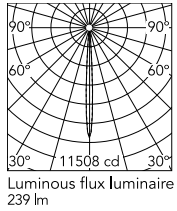

Schematic light drawing

h(m)	E(lx)	D(m)
1	11508	0.12
2	2877	0.23
3	1279	0.35
4	719	0.46
5	460	0.58

Photometric

Lighting type	Direct
Light distribution	Asymmetric
CCT (K)	3000
CRI>	80

Electrical

Insulation class	I
Frequency (Hz)	50/60
Main voltage (Vac)	110-127
Driver	Integrated
Dimmable	Yes
Dimming type	Dimmable 1-10V
Dimming interface	Dimmer Integrated

Notes

5 m neoprene cable (10 m upon request) for remote connection.