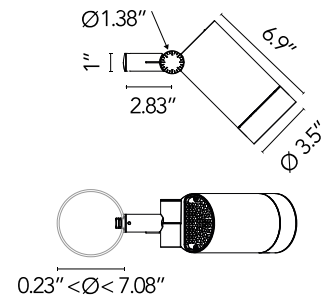

FLOS

■ F02613ABU30 Black

Spine T 2 Ultra Dimmable 1-10V

Designed by Vincent Van Duysen, 2021

Power LED source included. Equipped with an integrated snoot for higher visual comfort: the asymmetrical cut visor is available as an accessory. Collimators are available as an accessory to modify the beam opening. Integrated electric power supply ON/OFF and adjustable 1-10 V or DALI. Integrated support for pole fixing, for poles with a diameter between 60 and 120 mm and a maximum thickness of 3 mm. Equipped with a 5 m neoprene cable (10 m upon request) for remote connection. To guarantee its water tightness, it is recommended to use flexible cables designed for outdoor use.

Are you a professional and your project needs consulting and support?

[BOOK AN APPOINTMENT](#)

Main specifications

EAN	8054793773865
Mounting	Pole Top
Environments	Outdoor wet location
Light Source Type	LED
Light sources included	Yes
LED type	Power LED
System power (W)	17
Source flux (lm)	0

Physical

Color	Black
Rotation (°)	360
Longitudinal tilting (°)	270
Cord length (in)	0.197
Net weight (lb)	5.51
Gross weight (lb)	6.61
Package height (in)	8.07
Package width (in)	10.43
Package length (in)	11.42
Package volume (in)	961.37
IP external	66