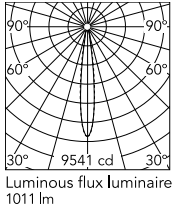

Physical

Color	Black
Orientation	Adjustable
Rotation (°)	360
Longitudinal tilting (°)	270
Cord length (in)	196.850
Net weight (lb)	1.98
Gross weight (lb)	2.87
Package height (in)	10.43
Package width (in)	11.42
Package length (in)	8.07
Package volume (in)	961.37
IP internal	66
IP external	66

Ecodesign and Energy

Labelling

This product contains a light source of energy efficiency class E

Schematic light drawing

Photometric

Lighting type	Direct
Light distribution	Symmetric
CCT (K)	4000
CRI>	80
Beam angle C0-180 (°)	15
Beam angle C90-270 (°)	15
Extreme cut off	No