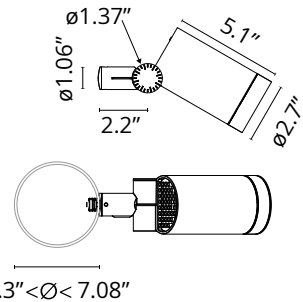

FLOS

■ F02504BAU30 Black

Spine T 1 Absolute

Designed by Vincent Van Duysen, 2021

LED COB light source integrated. Integrated electric power supply ON/OFF. Integrated support for pole fixing, for poles with a diameter between 60 and 120 mm and a maximum thickness of 3 mm. Equipped with a 5 m neoprene cable (10 m upon request) for remote connection. To guarantee its water tightness, it is recommended to use flexible cables designed for outdoor use. Upon request: 1-10 V or DALI dimmable version with 24 Vdc remote power supply.

Are you a professional and your project needs consulting and support?

[BOOK AN APPOINTMENT](#)

Main specifications

EAN	8054793411200
Mounting	Pole Top
Environments	Outdoor wet location
Light Source Type	LED
Light sources included	Yes
LED type	Power LED
System power (W)	11
Source flux (lm)	1364
System flux (lm)	1011

Physical

Color	Black
Orientation	Adjustable
Rotation (°)	360
Longitudinal tilting (°)	270
Cord length (in)	196.850
Net weight (lb)	1.98
Gross weight (lb)	2.87
Package height (in)	10.43
Package width (in)	11.42
Package length (in)	8.07
Package volume (in)	961.37
IP internal	66
IP external	66

Ecodesign and Energy

Labelling

This product contains a light source of energy efficiency class E

Schematic light drawing

Photometric

Lighting type	Direct
Light distribution	Symmetric
CCT (K)	4000
CRI>	80
Beam angle C0-180 (°)	15
Beam angle C90-270 (°)	15
Extreme cut off	No