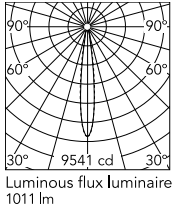

Physical

Color	Deep Brown
Orientation	Adjustable
Rotation (°)	360
Longitudinal tilting (°)	270
Cord length (in)	196.850
Net weight (lb)	1.98
Gross weight (lb)	2.87
Package height (in)	10.43
Package width (in)	11.42
Package length (in)	8.07
Package volume (in)	961.37
IP internal	66
IP external	66

Ecodesign and Energy

Labelling

This product contains a light source of energy efficiency class E

Schematic light drawing

Photometric

Lighting type	Direct
Light distribution	Symmetric
CCT (K)	4000
CRI>	80
Beam angle C0-180 (°)	15
Beam angle C90-270 (°)	15
Extreme cut off	No