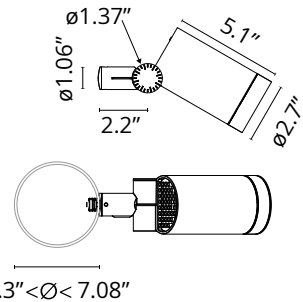

FLOS

F02504BAU18 Deep Brown

Spine T 1 Absolute

Designed by Vincent Van Duysen, 2021

LED COB light source integrated. Integrated electric power supply ON/OFF. Integrated support for pole fixing, for poles with a diameter between 60 and 120 mm and a maximum thickness of 3 mm. Equipped with a 5 m neoprene cable (10 m upon request) for remote connection. To guarantee its water tightness, it is recommended to use flexible cables designed for outdoor use. Upon request: 1-10 V or DALI dimmable version with 24 Vdc remote power supply.

Are you a professional and your project needs consulting and support?

[BOOK AN APPOINTMENT](#)

Main specifications

EAN	8054793411194
Mounting	Pole Top
Environments	Outdoor wet location
Light Source Type	LED
Light sources included	Yes
LED type	Power LED
System power (W)	11
Source flux (lm)	1364
System flux (lm)	1011

Physical

Color	Deep Brown
Orientation	Adjustable
Rotation (°)	360
Longitudinal tilting (°)	270
Cord length (in)	196.850
Net weight (lb)	1.98
Gross weight (lb)	2.87
Package height (in)	10.43
Package width (in)	11.42
Package length (in)	8.07
Package volume (in)	961.37
IP internal	66
IP external	66

Ecodesign and Energy

Labelling

This product contains a light source of energy efficiency class E

Schematic light drawing

Photometric

Lighting type	Direct
Light distribution	Symmetric
CCT (K)	4000
CRI>	80
Beam angle C0-180 (°)	15
Beam angle C90-270 (°)	15
Extreme cut off	No