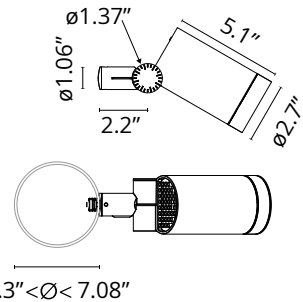

FLOS

■ F02503CAU30 Black

Spine T 1 Absolute

Designed by Vincent Van Duysen, 2021

LED COB light source integrated. Integrated electric power supply ON/OFF. Integrated support for pole fixing, for poles with a diameter between 60 and 120 mm and a maximum thickness of 3 mm. Equipped with a 5 m neoprene cable (10 m upon request) for remote connection. To guarantee its water tightness, it is recommended to use flexible cables designed for outdoor use. Upon request: 1-10 V or DALI dimmable version with 24 Vdc remote power supply.

Are you a professional and your project needs consulting and support?

[BOOK AN APPOINTMENT](#)

Main specifications

EAN	8054793411088
Mounting	Pole Top
Environments	Outdoor wet location
Light Source Type	LED
Light sources included	Yes
LED type	Power LED
System power (W)	11
Source flux (lm)	1325
System flux (lm)	964

Physical

Color	Black
Orientation	Adjustable
Rotation (°)	360
Longitudinal tilting (°)	270
Cord length (in)	196.850
Net weight (lb)	1.98
Gross weight (lb)	2.87
Package height (in)	10.43
Package width (in)	11.42
Package length (in)	8.07
Package volume (in)	961.37
IP internal	66
IP external	66

Ecodesign and Energy

Labelling

This product contains a light source of energy efficiency class E

Schematic light drawing

Photometric

Lighting type	Direct
Light distribution	Symmetric
CCT (K)	3000
CRI>	80
Beam angle C0-180 (°)	33
Beam angle C90-270 (°)	33
Extreme cut off	No