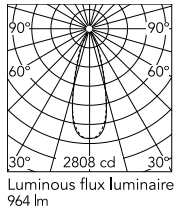

Physical

Color	Black
Orientation	Adjustable
Rotation (°)	360
Longitudinal tilting (°)	270
Cord length (in)	196.850
Net weight (lb)	1.98
Gross weight (lb)	2.87
Package height (in)	10.43
Package width (in)	11.42
Package length (in)	8.07
Package volume (in)	961.37
IP internal	66
IP external	66

Ecodesign and Energy

Labelling

This product contains a light source of energy efficiency class E

Schematic light drawing

Photometric

Lighting type	Direct
Light distribution	Symmetric
CCT (K)	3000
CRI>	80
Beam angle C0-180 (°)	33
Beam angle C90-270 (°)	33
Extreme cut off	No