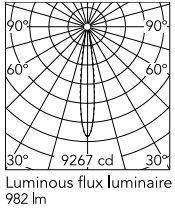

Physical

Color	Deep Brown
Orientation	Adjustable
Rotation (°)	360
Longitudinal tilting (°)	270
Cord length (in)	196.850
Net weight (lb)	1.98
Gross weight (lb)	2.87
Package height (in)	10.43
Package width (in)	11.42
Package length (in)	8.07
Package volume (in)	961.37
IP internal	66
IP external	66

Schematic light drawing

Photometric

Lighting type	Direct
Light distribution	Symmetric
CCT (K)	3000
CRI>	80
Beam angle C0-180 (°)	15
Beam angle C90-270 (°)	15
Extreme cut off	No

Electrical

Insulation class	I
Frequency (Hz)	50/60
Main voltage (Vac)	110-127
Driver	Integrated
Dimmable	No
Dimming type	Non Dimmable
Dimming interface	Not Dimmable