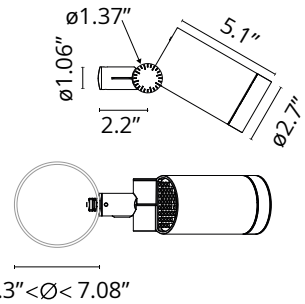

Main specifications

EAN	8054793410951
Mounting	Pole Top
Environments	Outdoor wet location
Light Source Type	LED
Light sources included	Yes
LED type	Power LED
System power (W)	11
Source flux (lm)	1325
System flux (lm)	982

Physical

Color	Deep Brown
Orientation	Adjustable
Rotation (°)	360
Longitudinal tilting (°)	270
Cord length (in)	196.850
Net weight (lb)	1.98
Gross weight (lb)	2.87
Package height (in)	10.43
Package width (in)	11.42
Package length (in)	8.07
Package volume (in)	961.37
IP internal	66
IP external	66

Download

- [Family spec sheet](#) ZIP
- [Mounting instructions](#) ZIP

Photometric Files

- [LDT / IES](#) ZIP

Technical Drawings

- [2D](#) ZIP
- [3D](#) ZIP

Ecodesign and Energy Labelling

This product contains a light source of energy efficiency class E