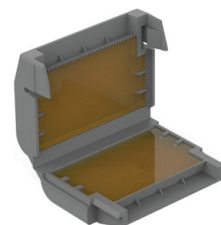

F029Z022000

Converter Spine 2 Optic Wide
Flood

OPTIONAL
Accessory

F029Z023000

Converter Spine 2 Optic Elliptic 1

OPTIONAL
Accessory

F029Z024000

Converter Spine 2 Optic Elliptic 2

OPTIONAL
Accessory

F029Z025000

Converter Spine 2 Optic Wall

OPTIONAL
Accessory

F990C010000

3/4 way terminal block 4 poles
IP68 H2O stop. (ø5,5÷12mm
cable)

OPTIONAL
Accessory

F990C110000

Gelbox IPX8 for splicing
connectors

OPTIONAL
Accessory

F990C00A000

2 way terminal block 4 poles IP68
H20 stop. (ø5,5+12mm cable)

OPTIONAL
Accessory

F026Z060000

Honeycomb Louvre

OPTIONAL
Accessory