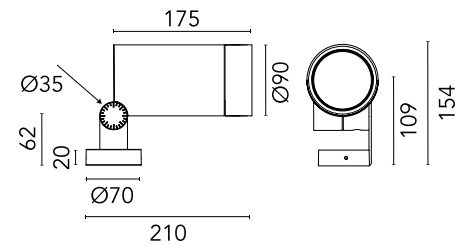

FLOS

F026R3HA001 White

Spine L 2 Ultra Wall Washer

Designed by Vincent Van Duysen, 2021

Power LED source included. Equipped with an integrated snoot for higher visual comfort: the asymmetrical cut visor is available as an accessory. Collimators are available as an accessory to modify the beam opening. Integrated electric power supply 220-240 V ON/OFF and adjustable 1-10 V or DALI. Minimum L-shaped mounting support integrated. Equipped with a 5 m neoprene cable (10 m upon request) for remote connection. To guarantee its water tightness, it is recommended to use flexible cables designed for outdoor use.

Are you a professional and your project needs consulting and support?

[BOOK AN APPOINTMENT](#)

Main specifications

EAN	8054793514390
Mounting	Ceiling, Wall, Ground
Environments	Outdoor wet location
Light source type	LED
Light sources included	Yes
LED type	Power LED
Number of lamps	1
System power (W)	10.5
Source flux (lm)	966
Lumen Output (lm)	698

Physical

Colour	White
Orientation	Adjustable
Longitudinal tilting (°)	155
Net weight (kg)	2.5
Package height (mm)	205
Package width (mm)	290
Package length (mm)	265
Package volume (m3)	0.02
IP internal	66