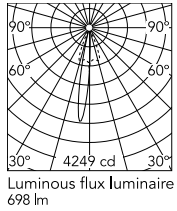

Physical

Colour	White
Orientation	Adjustable
Longitudinal tilting (°)	155
Net weight (kg)	2.5
Package height (mm)	205
Package width (mm)	290
Package length (mm)	265
Package volume (m3)	0.02
IP internal	66

Download

[Mounting instructions](#) ZIP

Photometric Files

[LDT / IES](#) ZIP

Technical Drawings

[2D](#) ZIP

[3D](#) ZIP

Schematic light drawing