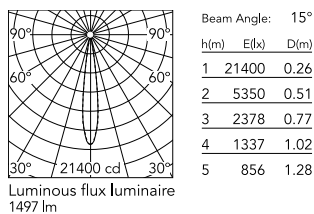

Physical

Colour	Grey
Orientation	Adjustable
Longitudinal tilting (°)	155
Net weight (kg)	2.5
Package height (mm)	205
Package width (mm)	290
Package length (mm)	265
Package volume (m3)	0.02
IP internal	66

Download

[Mounting instructions](#)  ZIP

Photometric Files

[LDT / IES](#)  ZIP

Technical Drawings

[2D](#)  ZIP

[3D](#)  ZIP

Schematic light drawing

Photometric

Lighting type	Direct
Light distribution	Symmetric
CCT (K)	3000
CRI>	80
Beam angle C0-180 (°)	15
Beam angle C90-270 (°)	15

Electrical

Insulation class	I
Frequency (Hz)	50/60
Main voltage (Vac)	220-240
Power supply	Integrated
Dimmable	No
Power supply type	Non Dimmable
Dimming interface	Not Dimmable
Emergency	No