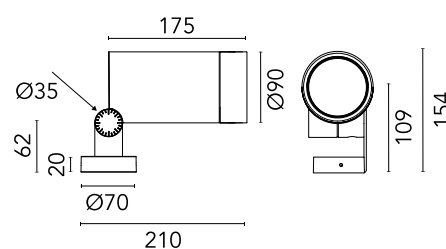

FLOS

F026S3BA006 Grey

Spine L 2 Ultra HP

Designed by Vincent Van Duysen, 2021

Energy-efficient Power LED source included. Equipped with an integrated snoot for higher visual comfort: the asymmetrical cut visor is available as an accessory. Collimators are available as an accessory to modify the beam opening. Integrated electric power supply 220-240 V ON/OFF and adjustable 1-10 V or DALI. Minimum L-shaped mounting support integrated. Equipped with a 5 m neoprene cable (10 m upon request) for remote connection. To guarantee its water tightness, it is recommended to use flexible cables designed for outdoor use.

Are you a professional and your project needs consulting and support?

[BOOK AN APPOINTMENT](#)

Main specifications

EAN	8054793517285
Mounting	Ceiling, Wall, Ground
Environments	Outdoor wet location
Light source type	LED
Light sources included	Yes
LED type	Power LED
Number of lamps	1
System power (W)	17
Source flux (lm)	1803
Lumen Output (lm)	1497

Physical

Colour	Grey
Orientation	Adjustable
Longitudinal tilting (°)	155
Net weight (kg)	2.5
Package height (mm)	205
Package width (mm)	290
Package length (mm)	265
Package volume (m3)	0.02
IP internal	66

Ecodesign and Energy Labelling

This product contains a light source of energy efficiency class E

Notes

5 m neoprene cable (10 m upon request) for remote connection.

Accessories & Power Supply

OPTIONAL
Accessory