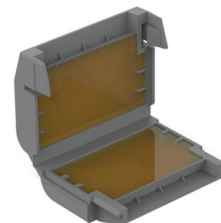

F029Z020000

Converter Spine 2 Optic Medium
Flood

OPTIONAL
Accessory

F029Z021000

Converter Spine 2 Optic Flood

OPTIONAL
Accessory

F029Z022000

Converter Spine 2 Optic Wide
Flood

OPTIONAL
Accessory

F029Z023000

Converter Spine 2 Optic Elliptic 1

OPTIONAL
Accessory

F029Z024000

Converter Spine 2 Optic Elliptic 2

OPTIONAL
Accessory

F029Z025000

Converter Spine 2 Optic Wall

OPTIONAL
Accessory

F990C010000

3/4 way terminal block 4 poles
IP68 H2O stop. (ø5,5÷12mm
cable)

OPTIONAL
Accessory

F990C110000

Gelbox IPX8 for splicing
connectors

OPTIONAL
Accessory