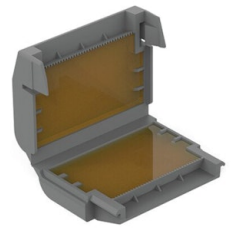

F026Z060000

Honeycomb Louvre

OPTIONAL
Accessory

F990C00A000

2 way terminal block 4 poles IP68
H2O stop. (ø5,5÷12mm cable)

OPTIONAL
Accessory

F990C010000

3/4 way terminal block 4 poles
IP68 H2O stop. (ø5,5÷12mm
cable)

OPTIONAL
Accessory

F990C110000

Gelbox IPX8 for splicing
connectors