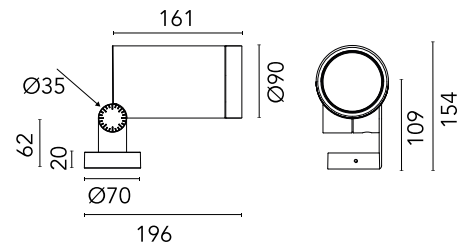

FLOS

■ F026Q4CA030 Black

Spine L 2 Absolute

Designed by Vincent Van Duysen, 2021

LED COB light source integrated. Integrated electric power supply 220-240 V ON/OFF and adjustable 1-10 V or DALI. Minimum L-shaped mounting support integrated. Equipped with a 5 m neoprene cable (10 m upon request) for remote connection. To guarantee its water tightness, it is recommended to use flexible cables designed for outdoor use.

Are you a professional and your project needs consulting and support?

[BOOK AN APPOINTMENT](#)

Main specifications

EAN	8054793511412
Mounting	Ceiling, Wall, Ground
Environments	Outdoor wet location
Light source type	LED
Light sources included	Yes
LED type	LED array
Number of lamps	1
System power (W)	19.5
Source flux (lm)	2497
Lumen Output (lm)	2298

Physical

Colour	Black
Orientation	Adjustable
Longitudinal tilting (°)	155
Net weight (kg)	2.5
Package height (mm)	205
Package width (mm)	290
Package length (mm)	265
Package volume (m3)	0.02
IP internal	66

Notes

5 m neoprene cable (10 m upon request) for remote connection.

Ecodesign and Energy Labelling

This product contains a light source of energy efficiency class D

Accessories & Power Supply

OPTIONAL
Accessory