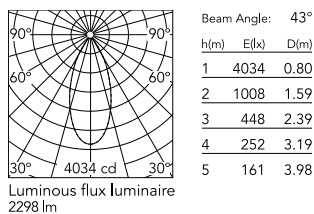

Physical

Colour	Black
Orientation	Adjustable
Longitudinal tilting (°)	155
Net weight (kg)	2.5
Package height (mm)	205
Package width (mm)	290
Package length (mm)	265
Package volume (m3)	0.02
IP internal	66

Download

[Mounting instructions](#) ZIP

Photometric Files

[LDT / IES](#) ZIP

Technical Drawings

[2D](#) ZIP

[3D](#) ZIP

Schematic light drawing

Photometric

Light distribution	Symmetric
CCT (K)	4000
CRI>	80
Beam angle C0-180 (°)	43
Beam angle C90-270 (°)	43

Electrical

Insulation class	I
Frequency (Hz)	50/60
Main voltage (Vac)	220-240
Power supply	Integrated
Dimmable	No
Power supply type	Non Dimmable
Dimming interface	Not Dimmable
Emergency	No