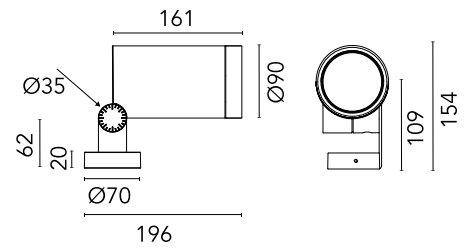

FLOS

F026Q4BA012 Forest Green

Spine L 2 Absolute

Designed by Vincent Van Duysen, 2021

LED COB light source integrated. Integrated electric power supply 220-240 V ON/OFF and adjustable 1-10 V or DALI. Minimum L-shaped mounting support integrated. Equipped with a 5 m neoprene cable (10 m upon request) for remote connection. To guarantee its water tightness, it is recommended to use flexible cables designed for outdoor use.

Are you a professional and your project needs consulting and support?

[BOOK AN APPOINTMENT](#)

Main specifications

EAN	8054793511016
Mounting	Ceiling, Wall, Ground
Environments	Outdoor wet location
Light source type	LED
Light sources included	Yes
LED type	LED array
Number of lamps	1
System power (W)	19.5
Source flux (lm)	2497
Lumen Output (lm)	2120

Physical

Colour	Forest Green
Orientation	Adjustable
Longitudinal tilting (°)	155
Net weight (kg)	2.5
Package height (mm)	205
Package width (mm)	290
Package length (mm)	265
Package volume (m3)	0.02
IP internal	66

Ecodesign and Energy Labelling

This product contains a light source of energy efficiency class D

Notes

5 m neoprene cable (10 m upon request) for remote connection.

Accessories & Power Supply

OPTIONAL
Accessory