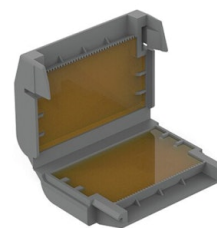

F026Z060000

Honeycomb Louvre

OPTIONAL
Accessory

F990C00A000

2 way terminal block 4 poles IP68
H2O stop. (ø5,5÷12mm cable)

OPTIONAL
Accessory

F990C010000

3/4 way terminal block 4 poles
IP68 H2O stop. (ø5,5÷12mm
cable)

OPTIONAL
Accessory

F990C110000

Gelbox IPX8 for splicing
connectors