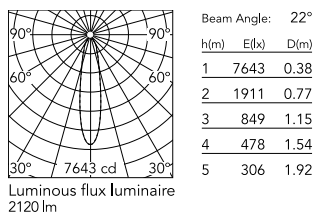

Physical

Colour	Forest Green
Orientation	Adjustable
Longitudinal tilting (°)	155
Net weight (kg)	2.5
Package height (mm)	205
Package width (mm)	290
Package length (mm)	265
Package volume (m3)	0.02
IP internal	66

Download

[Mounting instructions](#) ZIP

Photometric Files

[LDT / IES](#) ZIP

Technical Drawings

[2D](#) ZIP

[3D](#) ZIP

Schematic light drawing

Photometric

Light distribution	Symmetric
CCT (K)	4000
CRI>	80
Beam angle C0-180 (°)	22
Beam angle C90-270 (°)	22

Electrical

Insulation class	I
Frequency (Hz)	50/60
Main voltage (Vac)	220-240
Power supply	Integrated
Dimmable	No
Power supply type	Non Dimmable
Dimming interface	Not Dimmable
Emergency	No