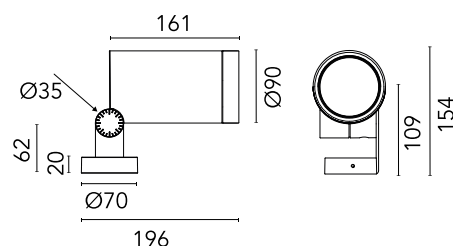

FLOS

F026Q3CA018.A Deep Brown

Spine L 2 Absolute

Designed by Vincent Van Duysen, 2021

LED COB light source integrated. Integrated electric power supply 220-240 V ON/OFF and adjustable 1-10 V or DALI. Minimum L-shaped mounting support integrated. Equipped with a 5 m neoprene cable (10 m upon request) for remote connection. To guarantee its water tightness, it is recommended to use flexible cables designed for outdoor use.

Are you a professional and your project needs consulting and support?

[BOOK AN APPOINTMENT](#)

Main specifications

EAN 8054793510682

Physical

Colour Deep Brown

Orientation Adjustable

Net weight (kg) 2.5

Package height (mm) 205

Package width (mm) 290

Package length (mm) 265

Package volume (m3) 0.02

Download

[Mounting instructions](#) ZIP

Photometric Files

[LDT / IES](#) ZIP

Technical Drawings

[2D](#) ZIP

[3D](#) ZIP

Schematic light drawing

Beam Angle: 43°

h(m)	E(lx)	D(m)
1	3823	0.80
2	956	1.59
3	425	2.39
4	239	3.19
5	153	3.98

Photometric

Beam angle C0-180 (°) 43