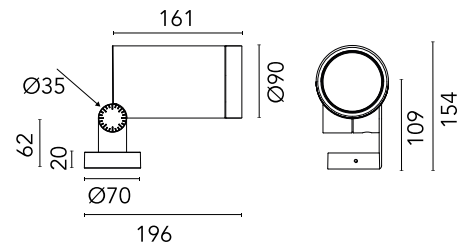

LED COB light source integrated. Integrated electric power supply 220-240 V ON/OFF and adjustable 1-10 V or DALI. Minimum L-shaped mounting support integrated. Equipped with a 5 m neoprene cable (10 m upon request) for remote connection. To guarantee its water tightness, it is recommended to use flexible cables designed for outdoor use.

Are you a professional and your project needs consulting and support?

[BOOK AN APPOINTMENT](#)