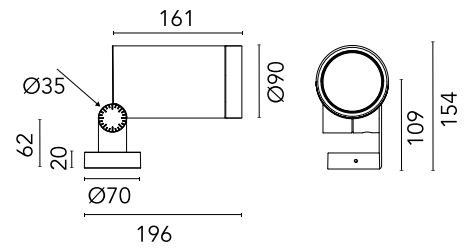

FLOS

F026Q3BA018.A Deep Brown

Spine L 2 Absolute

Designed by Vincent Van Duysen, 2021

LED COB light source integrated. Integrated electric power supply 220-240 V ON/OFF and adjustable 1-10 V or DALI. Minimum L-shaped mounting support integrated. Equipped with a 5 m neoprene cable (10 m upon request) for remote connection. To guarantee its water tightness, it is recommended to use flexible cables designed for outdoor use.

Are you a professional and your project needs consulting and support?

[BOOK AN APPOINTMENT](#)

Main specifications

EAN 8054793510323

Physical

Colour	Deep Brown
Orientation	Adjustable
Net weight (kg)	2.5
Package height (mm)	205
Package width (mm)	290
Package length (mm)	265
Package volume (m3)	0.02

h(m)	E(lx)	D(m)
1	7517	0.38
2	1879	0.77
3	835	1.15
4	470	1.54
5	301	1.92

Photometric

Beam angle C0-180 (°) 22

Beam angle C90-270 (°) 22

Extreme cut off No

Electrical

Emergency No

Notes

5 m neoprene cable (10 m upon request) for remote connection.
