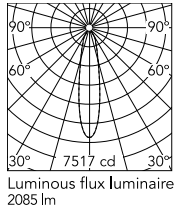

Are you a professional and your project needs consulting and support?

[BOOK AN APPOINTMENT](#)

Main specifications

EAN 8054793510323

Physical

Colour	Deep Brown
Orientation	Adjustable
Net weight (kg)	2.5
Package height (mm)	205
Package width (mm)	290
Package length (mm)	265
Package volume (m3)	0.02

Download

[Mounting instructions](#)  ZIP

Photometric Files

[LDT / IES](#)  ZIP

Technical Drawings

[2D](#)  ZIP

[3D](#)  ZIP

Schematic light drawing

h(m)	E(lx)	D(m)
1	7517	0.38
2	1879	0.77
3	835	1.15
4	470	1.54
5	301	1.92

Photometric

Beam angle C0-180 (°) 22

Beam angle C90-270 (°) 22

Extreme cut off No

Electrical

Emergency No

Notes