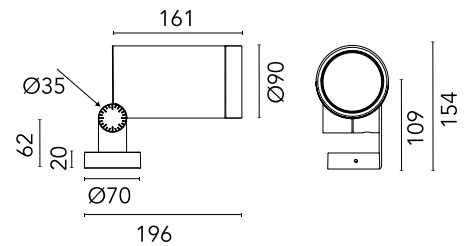

FLOS

F026Q3BA012.A Forest Green

Spine L 2 Absolute

Designed by Vincent Van Duysen, 2021

LED COB light source integrated. Integrated electric power supply 220-240 V ON/OFF and adjustable 1-10 V or DALI. Minimum L-shaped mounting support integrated. Equipped with a 5 m neoprene cable (10 m upon request) for remote connection. To guarantee its water tightness, it is recommended to use flexible cables designed for outdoor use.

Are you a professional and your project needs consulting and support?

[BOOK AN APPOINTMENT](#)

Main specifications

EAN 8054793510309

Physical

Colour Forest Green

Orientation Adjustable

Net weight (kg) 2.5

Package height (mm) 205

Package width (mm) 290

Package length (mm) 265

Package volume (m3) 0.02

Download

[Mounting instructions](#) ZIP

Photometric Files

[LDT / IES](#) ZIP

Technical Drawings

[2D](#) ZIP

[3D](#) ZIP

Schematic light drawing

Beam Angle: 22°

| h(m) | E(lx) | D(m) |
|------|-------|------|
| 1 | 7517 | 0.38 |
| 2 | 1879 | 0.77 |
| 3 | 835 | 1.15 |
| 4 | 470 | 1.54 |
| 5 | 301 | 1.92 |