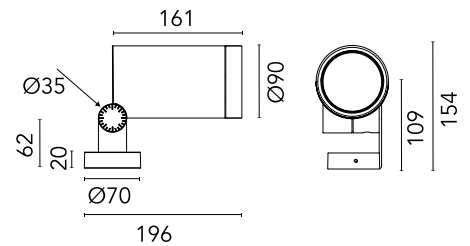

FLOS

F026Q2CA033 Anthracite

Spine L 2 Absolute

Designed by Vincent Van Duysen, 2021

LED COB light source integrated. Integrated electric power supply 220-240 V ON/OFF and adjustable 1-10 V or DALI. Minimum L-shaped mounting support integrated. Equipped with a 5 m neoprene cable (10 m upon request) for remote connection. To guarantee its water tightness, it is recommended to use flexible cables designed for outdoor use.

Are you a professional and your project needs consulting and support?

[BOOK AN APPOINTMENT](#)

Main specifications

EAN	8054793509990
Mounting	Ceiling, Wall, Ground
Environments	Outdoor wet location
Light source type	LED
Light sources included	Yes
LED type	LED array
Number of lamps	1
System power (W)	19.5
Source flux (lm)	2197
Lumen Output (lm)	2026

Physical

Colour	Anthracite
Orientation	Adjustable
Longitudinal tilting (°)	155
Net weight (kg)	2.5
Package height (mm)	205
Package width (mm)	290
Package length (mm)	265
Package volume (m3)	0.02
IP internal	66

Ecodesign and Energy Labelling

This product contains a light source of energy efficiency class D

Notes

5 m neoprene cable (10 m upon request) for remote connection.

Accessories & Power Supply

OPTIONAL
Accessory