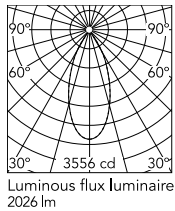

Physical

Colour	Anthracite
Orientation	Adjustable
Longitudinal tilting (°)	155
Net weight (kg)	2.5
Package height (mm)	205
Package width (mm)	290
Package length (mm)	265
Package volume (m3)	0.02
IP internal	66

Download

[Mounting instructions](#)  ZIP

Photometric Files

[LDT / IES](#)  ZIP

Technical Drawings

[2D](#)  ZIP

[3D](#)  ZIP

Schematic light drawing

Photometric

Light distribution	Symmetric
CCT (K)	2700
CRI>	80
Beam angle C0-180 (°)	43
Beam angle C90-270 (°)	43

Electrical

Insulation class	I
Frequency (Hz)	50/60
Main voltage (Vac)	220-240
Power supply	Integrated
Dimmable	No
Power supply type	Non Dimmable
Dimming interface	Not Dimmable
Emergency	No