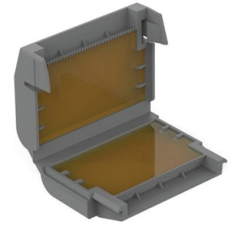

F026Z060000

Honeycomb Louvre

OPTIONAL
Accessory

F990C00A000

2 way terminal block 4 poles IP68
H2O stop. (ø5,5÷12mm cable)

OPTIONAL
Accessory

F990C010000

3/4 way terminal block 4 poles
IP68 H2O stop. (ø5,5÷12mm
cable)

OPTIONAL
Accessory

F990C110000

Gelbox IPX8 for splicing
connectors