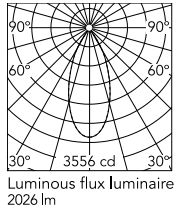

Physical

Colour	Deep Brown
Orientation	Adjustable
Longitudinal tilting (°)	155
Net weight (kg)	2.5
Package height (mm)	205
Package width (mm)	290
Package length (mm)	265
Package volume (m3)	0.02
IP internal	66

Download

[Mounting instructions](#) ZIP

Photometric Files

[LDT / IES](#) ZIP

Technical Drawings

[2D](#) ZIP

[3D](#) ZIP

Schematic light drawing

Photometric

Light distribution	Symmetric
CCT (K)	2700
CRI>	80
Beam angle C0-180 (°)	43
Beam angle C90-270 (°)	43

Electrical

Insulation class	I
Frequency (Hz)	50/60
Main voltage (Vac)	220-240
Power supply	Integrated
Dimmable	No
Power supply type	Non Dimmable
Dimming interface	Not Dimmable
Emergency	No