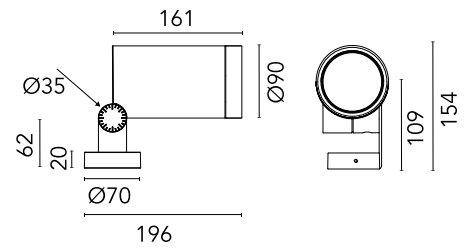

FLOS

F026Q2CA018 Deep Brown

Spine L 2 Absolute

Designed by Vincent Van Duysen, 2021

LED COB light source integrated. Integrated electric power supply 220-240 V ON/OFF and adjustable 1-10 V or DALI. Minimum L-shaped mounting support integrated. Equipped with a 5 m neoprene cable (10 m upon request) for remote connection. To guarantee its water tightness, it is recommended to use flexible cables designed for outdoor use.

Are you a professional and your project needs consulting and support?

[BOOK AN APPOINTMENT](#)

Main specifications

EAN	8054793509952
Mounting	Ceiling, Wall, Ground
Environments	Outdoor wet location
Light source type	LED
Light sources included	Yes
LED type	LED array
Number of lamps	1
System power (W)	19.5
Source flux (lm)	2197
Lumen Output (lm)	2026

Physical

Colour	Deep Brown
Orientation	Adjustable
Longitudinal tilting (°)	155
Net weight (kg)	2.5
Package height (mm)	205
Package width (mm)	290
Package length (mm)	265
Package volume (m3)	0.02
IP internal	66

Ecodesign and Energy Labelling

This product contains a light source of energy efficiency class D

Notes

5 m neoprene cable (10 m upon request) for remote connection.

Accessories & Power Supply

OPTIONAL
Accessory