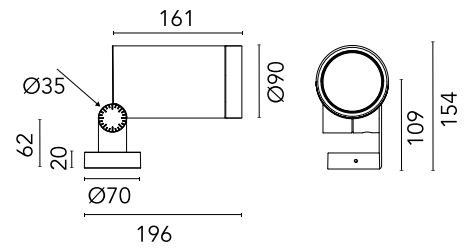

FLOS

F026Q2CA012 Forest Green

Spine L 2 Absolute

Designed by Vincent Van Duysen, 2021

LED COB light source integrated. Integrated electric power supply 220-240 V ON/OFF and adjustable 1-10 V or DALI. Minimum L-shaped mounting support integrated. Equipped with a 5 m neoprene cable (10 m upon request) for remote connection. To guarantee its water tightness, it is recommended to use flexible cables designed for outdoor use.

Are you a professional and your project needs consulting and support?

[BOOK AN APPOINTMENT](#)

Main specifications

EAN	8054793509938
Mounting	Ceiling, Wall, Ground
Environments	Outdoor wet location
Light source type	LED
Light sources included	Yes
LED type	LED array
Number of lamps	1
System power (W)	19.5
Source flux (lm)	2197
Lumen Output (lm)	2026

Physical

Colour	Forest Green
Orientation	Adjustable
Longitudinal tilting (°)	155
Net weight (kg)	2.5
Package height (mm)	205
Package width (mm)	290
Package length (mm)	265
Package volume (m3)	0.02
IP internal	66

Ecodesign and Energy Labelling

This product contains a light source of energy efficiency class D

Notes

5 m neoprene cable (10 m upon request) for remote connection.

Accessories & Power Supply

OPTIONAL
Accessory