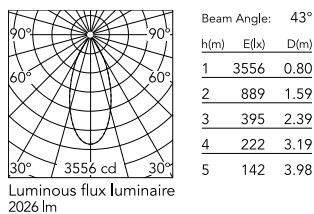

Physical

Colour	Forest Green
Orientation	Adjustable
Longitudinal tilting (°)	155
Net weight (kg)	2.5
Package height (mm)	205
Package width (mm)	290
Package length (mm)	265
Package volume (m3)	0.02
IP internal	66

Download

[Mounting instructions](#)  ZIP

Photometric Files

[LDT / IES](#)  ZIP

Technical Drawings

[2D](#)  ZIP

[3D](#)  ZIP

Schematic light drawing

Photometric

Light distribution	Symmetric
CCT (K)	2700
CRI>	80
Beam angle C0-180 (°)	43
Beam angle C90-270 (°)	43

Electrical

Insulation class	I
Frequency (Hz)	50/60
Main voltage (Vac)	220-240
Power supply	Integrated
Dimmable	No
Power supply type	Non Dimmable
Dimming interface	Not Dimmable
Emergency	No