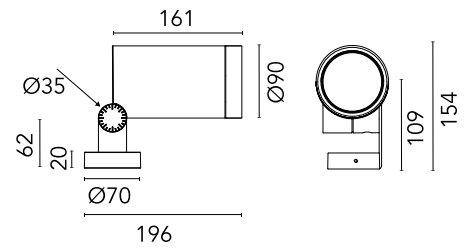

FLOS

F026Q2BA018 Deep Brown

Spine L 2 Absolute

Designed by Vincent Van Duysen, 2021

LED COB light source integrated. Integrated electric power supply 220-240 V ON/OFF and adjustable 1-10 V or DALI. Minimum L-shaped mounting support integrated. Equipped with a 5 m neoprene cable (10 m upon request) for remote connection. To guarantee its water tightness, it is recommended to use flexible cables designed for outdoor use.

Are you a professional and your project needs consulting and support?

[BOOK AN APPOINTMENT](#)

Main specifications

EAN	8054793509594
Mounting	Ceiling, Wall, Ground
Environments	Outdoor wet location
Light source type	LED
Light sources included	Yes
LED type	LED array
Number of lamps	1
System power (W)	19.5
Source flux (lm)	2197
Lumen Output (lm)	1939

Physical

Colour	Deep Brown
Orientation	Adjustable
Longitudinal tilting (°)	155
Net weight (kg)	2.5
Package height (mm)	205
Package width (mm)	290
Package length (mm)	265
Package volume (m3)	0.02
IP internal	66

Ecodesign and Energy Labelling

This product contains a light source of energy efficiency class D

Notes

5 m neoprene cable (10 m upon request) for remote connection.

Accessories & Power Supply

OPTIONAL
Accessory