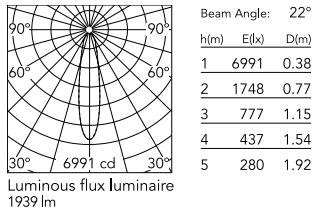

Physical

Colour	Deep Brown
Orientation	Adjustable
Longitudinal tilting (°)	155
Net weight (kg)	2.5
Package height (mm)	205
Package width (mm)	290
Package length (mm)	265
Package volume (m3)	0.02
IP internal	66

Download

[Mounting instructions](#) ZIP

Photometric Files

[LDT / IES](#) ZIP

Technical Drawings

[2D](#) ZIP

[3D](#) ZIP

Schematic light drawing

Photometric

Light distribution	Symmetric
CCT (K)	2700
CRI>	80
Beam angle C0-180 (°)	22
Beam angle C90-270 (°)	22

Electrical

Insulation class	I
Frequency (Hz)	50/60
Main voltage (Vac)	220-240
Power supply	Integrated
Dimmable	No
Power supply type	Non Dimmable
Dimming interface	Not Dimmable
Emergency	No