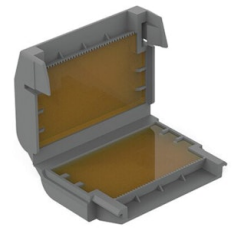

## Accessories & Power Supply

OPTIONAL  
Accessory

F026Z060000

Honeycomb Louvre

OPTIONAL  
Accessory

F990C00A000

2 way terminal block 4 poles IP68  
H2O stop. (ø5,5÷12mm cable)

OPTIONAL  
Accessory

F990C010000

3/4 way terminal block 4 poles  
IP68 H2O stop. (ø5,5÷12mm  
cable)

OPTIONAL  
Accessory

F990C110000

Gelbox IPX8 for splicing  
connectors