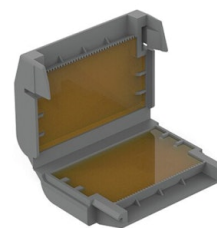

## Accessories & Power Supply

OPTIONAL  
Accessory

F026Z060000

Honeycomb Louvre

OPTIONAL  
Accessory

F990C030000

4 way junction box 5 poles IP68  
(6-14 mm cables)

OPTIONAL  
Accessory

F990C080000

Connector kit 5-pole flying socket  
+ EU plug IP68.

OPTIONAL  
Accessory

F990C110000

Gelbox IPX8 for splicing  
connectors