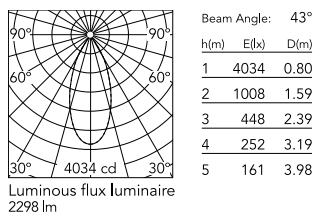

Schematic light drawing

Photometric

Light distribution	Symmetric
CCT (K)	4000
CRI>	80
Beam angle C0-180 (°)	43
Beam angle C90-270 (°)	43

Electrical

Insulation class	I
Frequency (Hz)	50/60
Main voltage (Vac)	220-240
Power supply	Integrated
Dimmable	Yes
Power supply type	Dimmable DALI 1
Dimming interface	Dimmer Integrated
Emergency	No