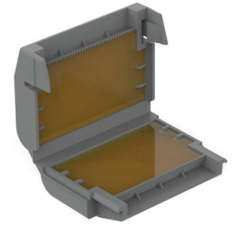

## Accessories & Power Supply

OPTIONAL  
Accessory

F026Z060000

Honeycomb Louvre

OPTIONAL  
Accessory

F990C030000

4 way junction box 5 poles IP68  
(6-14 mm cables)

OPTIONAL  
Accessory

F990C080000

Connector kit 5-pole flying socket  
+ EU plug IP68.

OPTIONAL  
Accessory

F990C110000

Gelbox IPX8 for splicing  
connectors