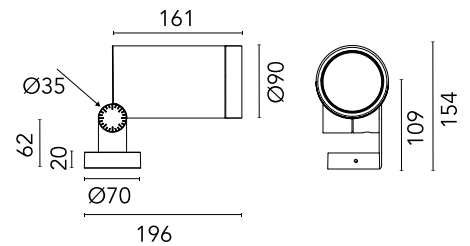

## Spine L 2 Absolute Dimmable Dali

Designed by Vincent Van Duysen, 2021

LED COB light source integrated. Integrated electric power supply 220-240 V ON/OFF and adjustable 1-10 V or DALI. Minimum L-shaped mounting support integrated. Equipped with a 5 m neoprene cable (10 m upon request) for remote connection. To guarantee its water tightness, it is recommended to use flexible cables designed for outdoor use.

### Main specifications

EAN	8054793511610
Mounting	Ceiling, Wall, Ground
Environments	Outdoor wet location
Light source type	LED
Light sources included	Yes
LED type	LED array
Number of lamps	1
System power (W)	19.5
Source flux (lm)	2497
Lumen Output (lm)	2298

### Physical

Colour	Forest Green
Orientation	Adjustable
Longitudinal tilting (°)	155
Net weight (kg)	2.5
Package height (mm)	205
Package width (mm)	290
Package length (mm)	265
Package volume (m3)	0.02
IP internal	66