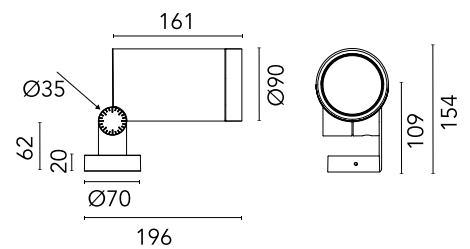

## Spine L 2 Absolute Dimmable Dali

Designed by Vincent Van Duysen, 2021

LED COB light source integrated. Integrated electric power supply 220-240 V ON/OFF and adjustable 1-10 V or DALI. Minimum L-shaped mounting support integrated. Equipped with a 5 m neoprene cable (10 m upon request) for remote connection. To guarantee its water tightness, it is recommended to use flexible cables designed for outdoor use.

### Main specifications

EAN	8054793511597
Mounting	Ceiling, Wall, Ground
Environments	Outdoor wet location
Light source type	LED
Light sources included	Yes
LED type	LED array
Number of lamps	1
System power (W)	19.5
Source flux (lm)	2497
Lumen Output (lm)	2298

### Physical

Colour	Grey
Orientation	Adjustable
Longitudinal tilting (°)	155
Net weight (kg)	2.5
Package height (mm)	205
Package width (mm)	290
Package length (mm)	265
Package volume (m3)	0.02
IP internal	66