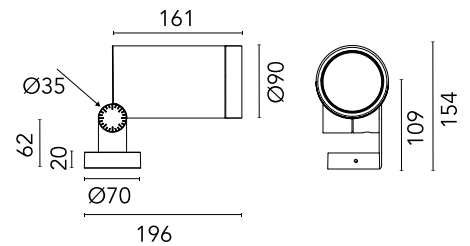

FLOS

F026Q4BD033 Anthracite

Spine L 2 Absolute Dimmable Dali

Designed by Vincent Van Duysen, 2021

LED COB light source integrated. Integrated electric power supply 220-240 V ON/OFF and adjustable 1-10 V or DALI. Minimum L-shaped mounting support integrated. Equipped with a 5 m neoprene cable (10 m upon request) for remote connection. To guarantee its water tightness, it is recommended to use flexible cables designed for outdoor use.

Are you a professional and your project needs consulting and support?

[BOOK AN APPOINTMENT](#)

Main specifications

EAN	8054793511313
Mounting	Ceiling, Wall, Ground
Environments	Outdoor wet location
Light source type	LED
Light sources included	Yes
LED type	LED array
Number of lamps	1
System power (W)	19.5
Source flux (lm)	2497
Lumen Output (lm)	2120

Physical

Colour	Anthracite
Orientation	Adjustable
Longitudinal tilting (°)	155
Net weight (kg)	2.5
Package height (mm)	205
Package width (mm)	290
Package length (mm)	265
Package volume (m3)	0.02
IP internal	66

Ecodesign and Energy Labelling

This product contains a light source of energy efficiency class D

Notes

5 m neoprene cable (10 m upon request) for remote connection.

Accessories & Power Supply

OPTIONAL
Accessory