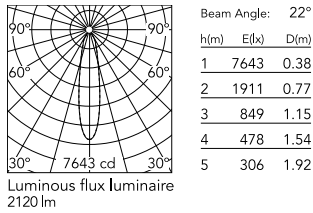

Physical

Colour	Anthracite
Orientation	Adjustable
Longitudinal tilting (°)	155
Net weight (kg)	2.5
Package height (mm)	205
Package width (mm)	290
Package length (mm)	265
Package volume (m3)	0.02
IP internal	66

Download

[Mounting instructions](#)  ZIP

Photometric Files

[LDT / IES](#)  ZIP

Technical Drawings

[2D](#)  ZIP

[3D](#)  ZIP

Schematic light drawing

Photometric

Light distribution	Symmetric
CCT (K)	4000
CRI>	80
Beam angle C0-180 (°)	22
Beam angle C90-270 (°)	22

Electrical

Insulation class	I
Frequency (Hz)	50/60
Main voltage (Vac)	220-240
Power supply	Integrated
Dimmable	Yes
Power supply type	Dimmable DALI 1
Dimming interface	Dimmer Integrated
Emergency	No