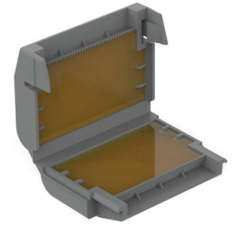

F026Z060000

Honeycomb Louvre

OPTIONAL
Accessory

F990C030000

4 way junction box 5 poles IP68
(6-14 mm cables)

OPTIONAL
Accessory

F990C080000

Connector kit 5-pole flying socket
+ EU plug IP68.

OPTIONAL
Accessory

F990C110000

Gelbox IPX8 for splicing
connectors