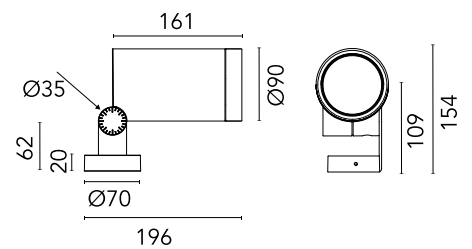

LED COB light source integrated. Integrated electric power supply 220-240 V ON/OFF and adjustable 1-10 V or DALI. Minimum L-shaped mounting support integrated. Equipped with a 5 m neoprene cable (10 m upon request) for remote connection. To guarantee its water tightness, it is recommended to use flexible cables designed for outdoor use.

Are you a professional and your project needs consulting and support?

[BOOK AN APPOINTMENT](#)