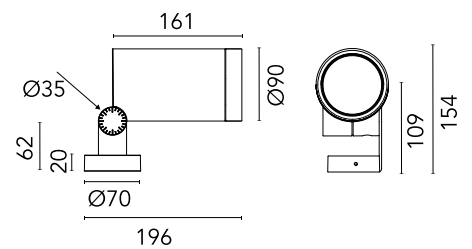

FLOS

■ F026Q3CD030.A Black

Spine L 2 Absolute Dimmable Dali

Designed by Vincent Van Duysen, 2021

LED COB light source integrated. Integrated electric power supply 220-240 V ON/OFF and adjustable 1-10 V or DALI. Minimum L-shaped mounting support integrated. Equipped with a 5 m neoprene cable (10 m upon request) for remote connection. To guarantee its water tightness, it is recommended to use flexible cables designed for outdoor use.

Are you a professional and your project needs consulting and support?

[BOOK AN APPOINTMENT](#)

Main specifications

EAN 8054793510941

Physical

Colour Black

Orientation Adjustable

Net weight (kg) 2.5

Package height (mm) 205

Package width (mm) 290

Package length (mm) 265

Package volume (m3) 0.02

Download

[Mounting instructions](#)  ZIP

Photometric Files

[LDT / IES](#)  ZIP

Technical Drawings

[2D](#)  ZIP

[3D](#)  ZIP

Schematic light drawing

Beam Angle:	43°	
h(m)	E(lx)	D(m)
1	3823	0.80
2	956	1.59
3	425	2.39
4	239	3.19
5	153	3.98

Photometric

Beam angle C0-180 (°) 43

Beam angle C90-270 (°) 43